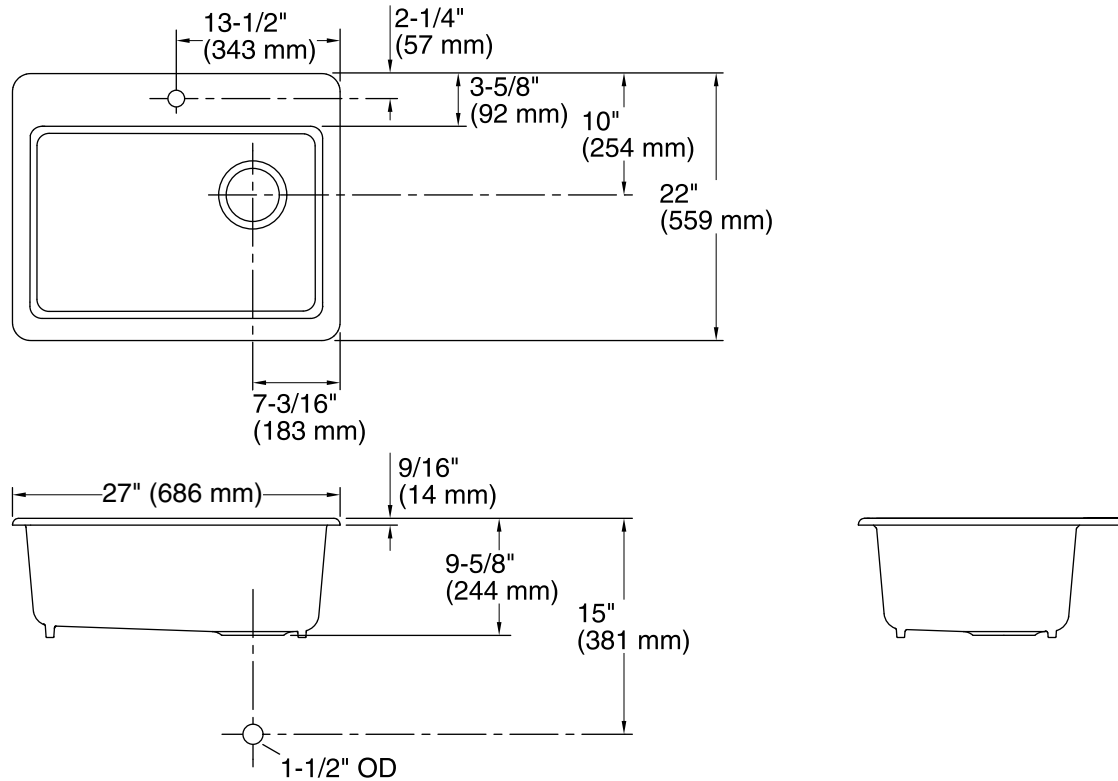

Features

- 30-inch minimum base cabinet width.
- Single bowl.
- 9-inch depth.
- Single faucet hole.
- Bowl slopes 2 degrees toward drain to minimize water pooling.
- Offset drain increases workspace in the sink and storage space underneath.
- Includes K-9137 bottom sink rack.

Included Components

Product consists of:
K-9137 Sink Rack

Codes/Standards

ASME A112.19.1/CSA B45.2

KOHLER® Enameled Cast Iron Kitchen Sink Lifetime Limited Warranty

See website for detailed warranty information.

Technical Information

All product dimensions are nominal.

Bowl configuration:	Single
Installation:	Top-mount
Min. base cabinet width:	27" (686 mm)
Bowl area:	Length: 24-1/4" (616 mm) Width: 17-1/4" (438 mm) Bowl depth: 9" (229 mm) Water depth: 9" (229 mm)
Drain hole:	3-7/8" (98 mm)
Template:	1244382-7, required, included