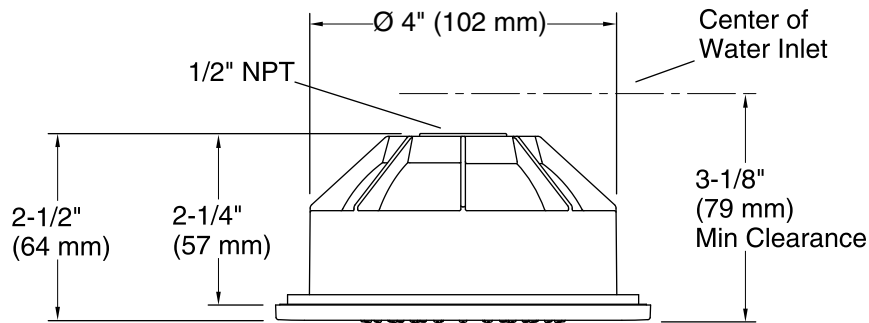

Features

- 1/2" NPT connections
- Available 27- or 54-nozzle configurations
- 2 gallons (7.6 L) per minute flow rate at 80 psi (552.6 kPA)

Codes/Standards

ASME A112.18.1/CSA B125.1

DOE - Energy Policy Act 1992

Technical Information

All product dimensions are nominal.

Notes

Install this product according to the installation instructions.