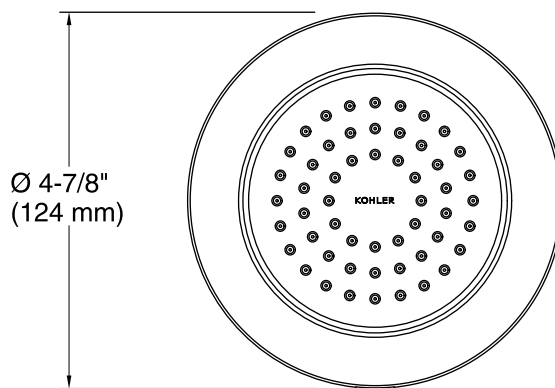

Features

- 1/2" NPT connections
- Available 27- or 54-nozzle configurations
- 2 gallons (7.6 L) per minute flow rate at 80 psi (552.6 kPA)

Codes/Standards

ASME A112.18.1/CSA B125.1

DOE - Energy Policy Act 1992

Technical Information

All product dimensions are nominal.

Notes

Install this product according to the installation instructions.