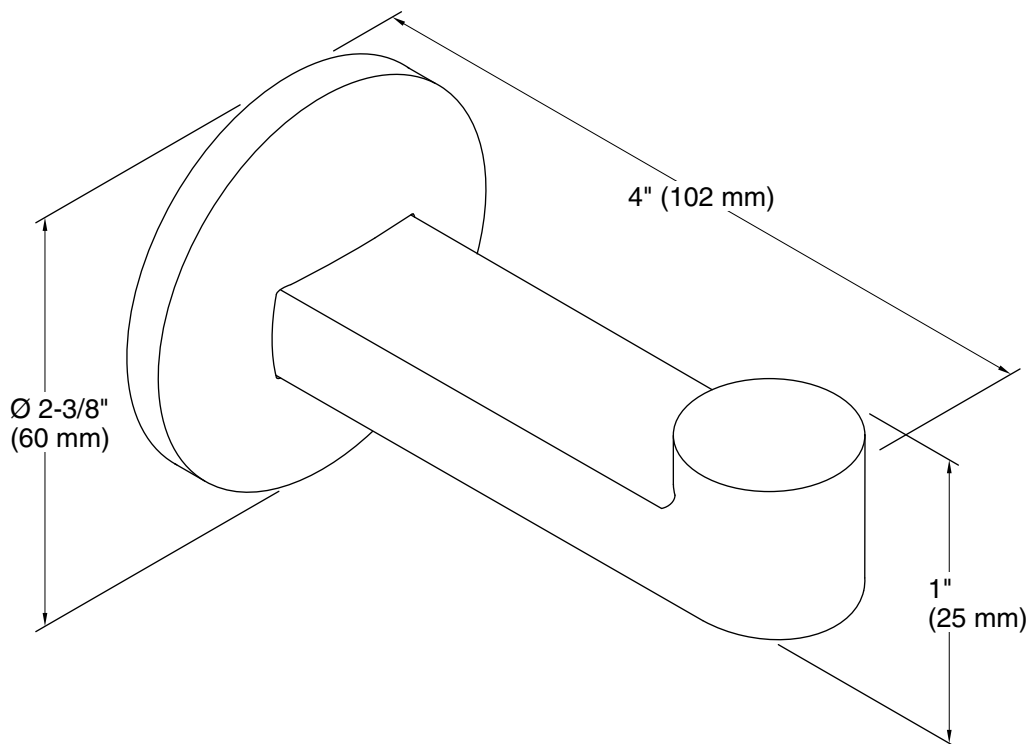

Features

- Coordinates with Components faucets and shower trim to complete your bathroom.

Material

- Premium metal construction for durability and reliability.
- KOHLER finishes resist corrosion and tarnishing.

Technical Information

All product dimensions are nominal.

Material: Zinc

Notes

Install this product according to the installation instructions.

CAUTION: Risk of personal injury. Do not install these products in any area where they are likely to be used inadvertently as a grab bar or support bar. These products are not designed or intended for use as a grab bar or support bar.