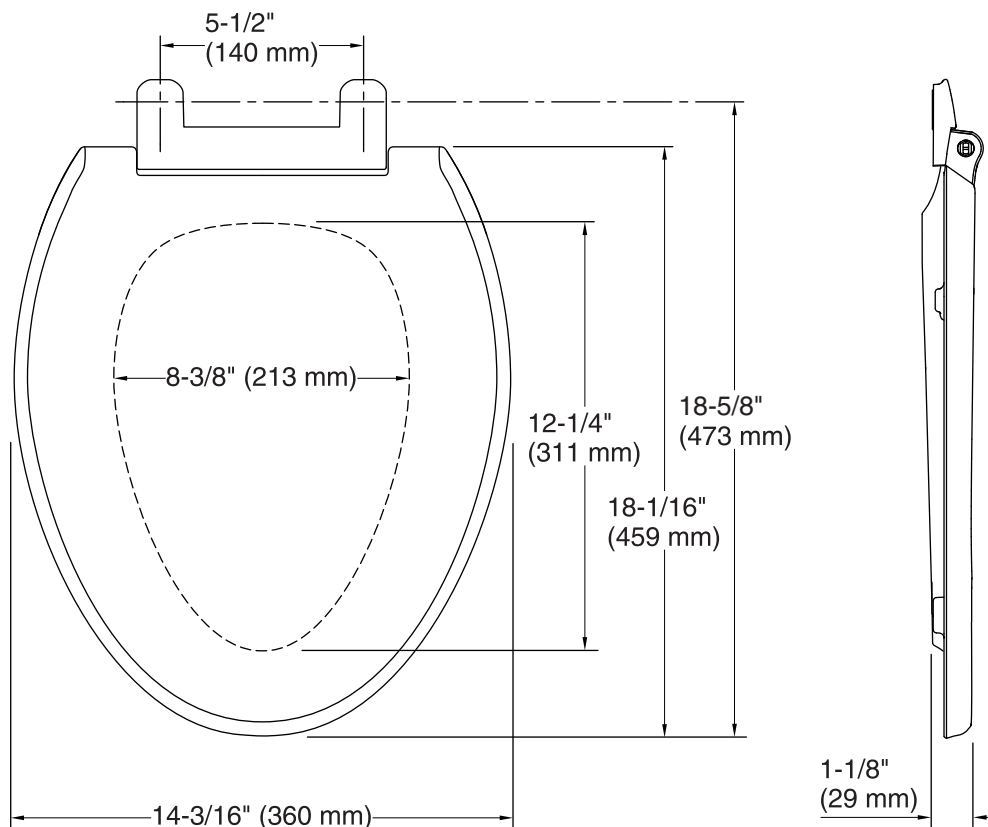

Technical Information

All product dimensions are nominal.

Seat shape type: Elongated

Seat front type: Closed-front

Seat-mounting holes: 5-1/2" (140 mm)

Notes

Install this product according to the installation guide.