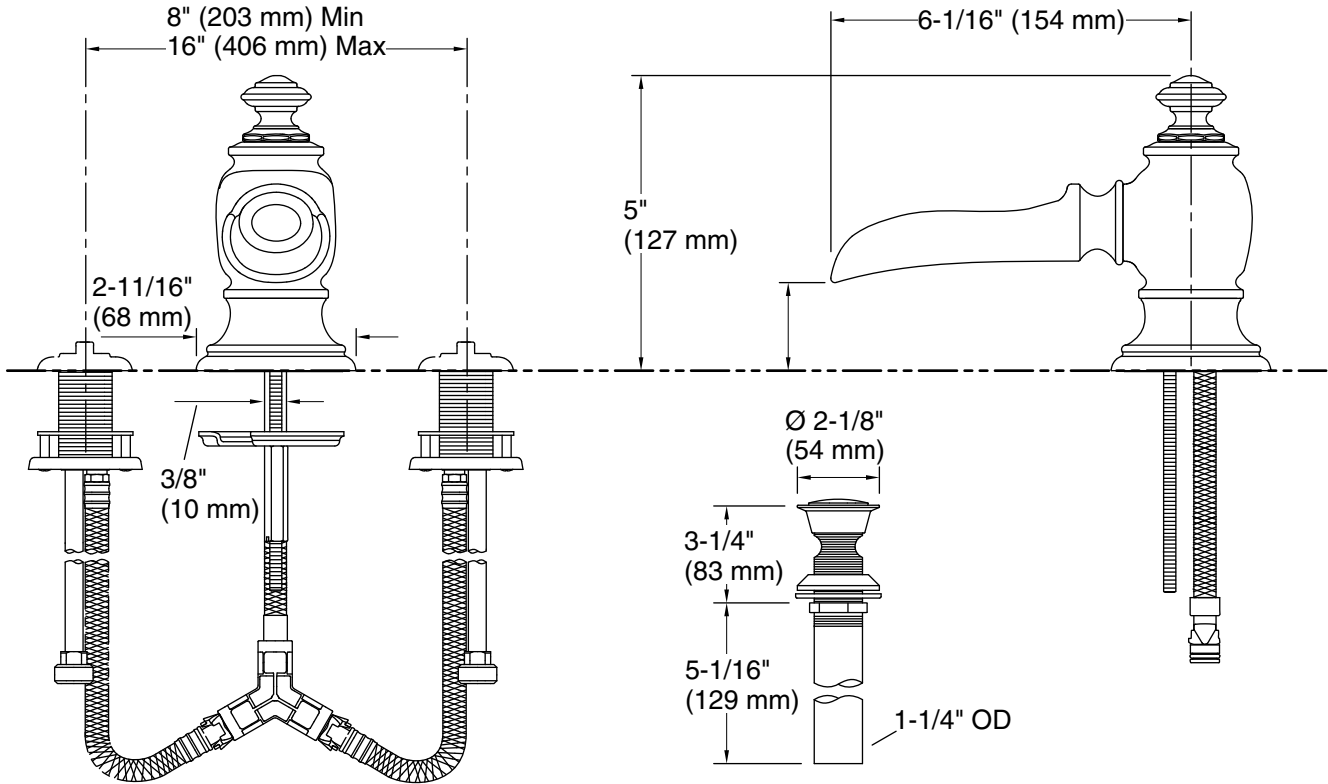

Features

- 6 1/16" spout reach.
- Includes open flume spout and metal touch-activated drain.
- Handles sold separately.
- Coordinate with Artifacts faucets, accessories, and showering components to complete your bathroom.

Technical Information

All product dimensions are nominal.

Faucet:

Flow rate: 1.2 gal/min (4.5 l/min)

Pressure: 60 psi (4.1 bar)

Drain included: Yes

Spout:

Spout reach: 6-1/16" (154 mm)