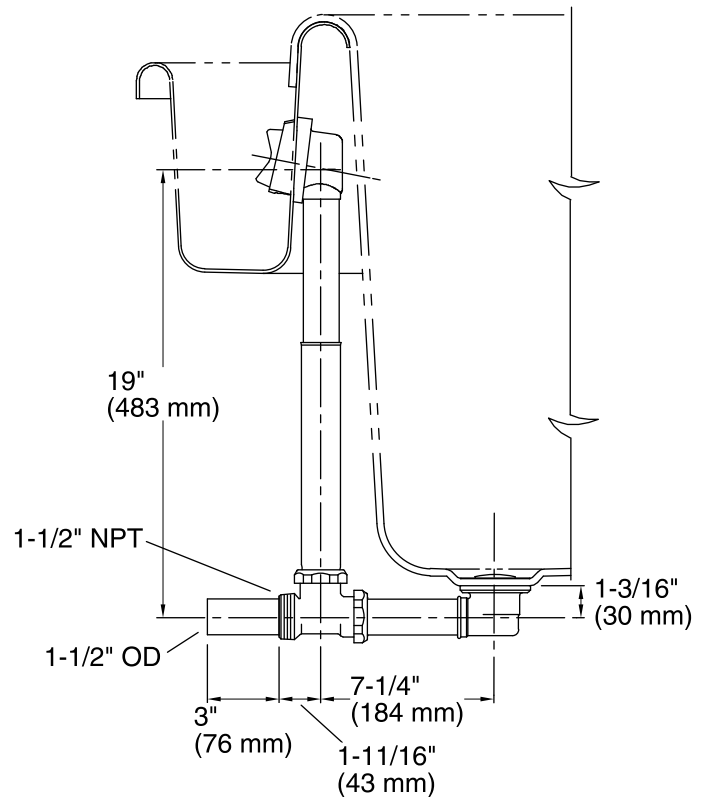

Features

- Adjustable trip lever pop-up drain.
- 1-1/2" connection.
- For use with the sok® bath.

Material

- 17-gauge brass construction.
- Brass tailpiece.

Installation

- Above- or through-floor installation.

Through-the-Floor

Above-the-Floor

Technical Information

All product dimensions are nominal.

Notes

Install this product according to the installation guide.