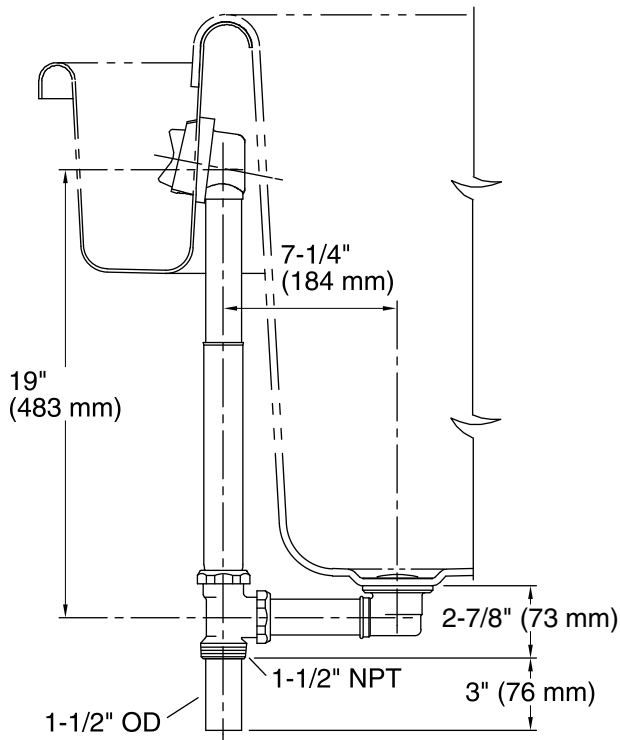

Features

- Adjustable trip lever pop-up drain.
- 1-1/2" connection.
- For use with the sok® bath.

Material

- 17-gauge brass construction.
- Brass tailpiece.

Installation

- Above- or through-floor installation.

Through-the-Floor

Above-the-Floor

Technical Information

All product dimensions are nominal.

Notes

Install this product according to the installation guide.