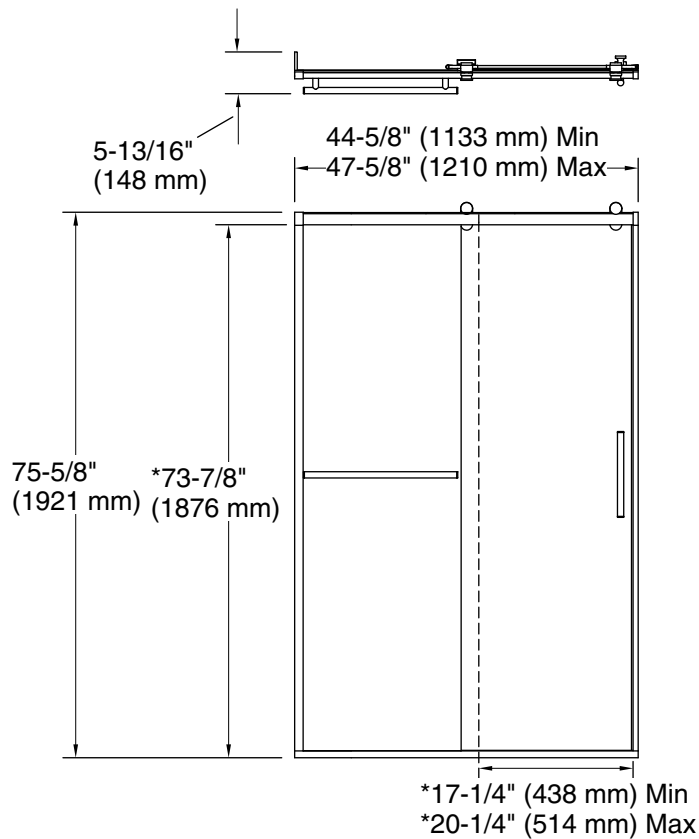

Material

- Frameless, 3/8" (10 mm) thick Crystal Clear tempered glass
- Anodized aluminum prevents rust and corrosion

Installation

- Fits opening widths 44-5/8" – 47-5/8" (1134 – 1210 mm)
- 77" (1956 mm) high, with a lofty 73-7/8" (1876 mm) minimum head clearance
- 3" (76.2 mm) width adjustment
- Out-of-plumb adjustability simplifies installation
- Door can be installed to open to the left or right to suit your bathroom layout
- For residential and hospitality use

Available Glass Options

Code	Description
L	Crystal Clear

Technical Information

All product dimensions are nominal.

Installation type: Alcove
 Base-To-Wall: 1/2" (13 mm)
 Radius – Max:
 Glass coating: CleanCoat+

Notes

The vertical opening should be a minimum of 78-1/2" (1994 mm) to allow for installation clearance.