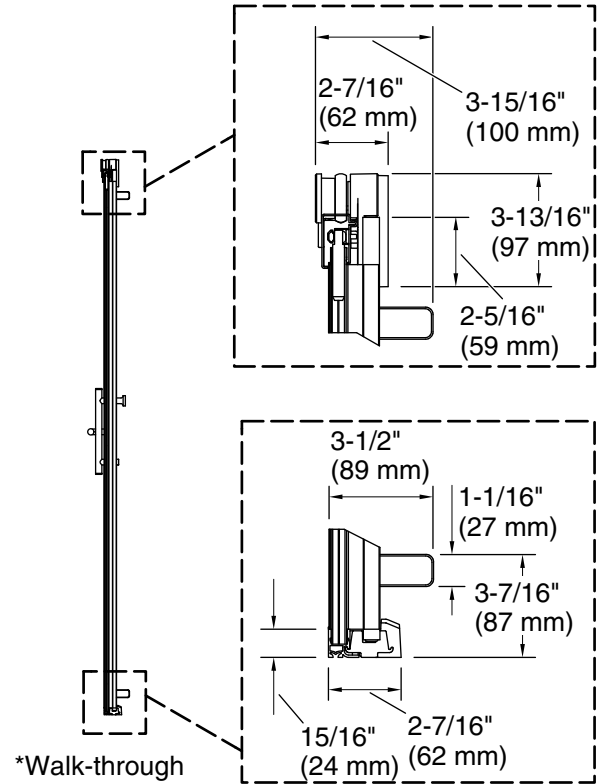

Features

- Frameless design emphasizes glass and creates a sleek, minimalist look
- Vertical handle with inside knob on moving panel
- Towel bar provides integrated storage on fixed panel
- Tempered glass ensures enhanced safety and durability
- CleanCoat®+ glass coating creates a hydrophobic barrier that repels water, soap scum, and residue, saving time and protecting shower doors 10 times longer than original CleanCoat. (Based on 2021 internal wear/abrasion testing using a microfiber cloth.)
- Smooth, easy-to-clean wall jambs
- SealNetik™ full-length magnetic seal keeps door firmly closed, providing excellent water containment
- Shower door configuration consists of one sliding panel and one stationary panel
- Coordinates with other products in the Rely collection

Material

- Frameless, 3/8" (10 mm) thick Crystal Clear tempered glass
- Anodized aluminum prevents rust and corrosion

Installation

- Fits opening widths 44-5/8" – 47-5/8" (1134 – 1210 mm)
- 77" (1956 mm) high, with a lofty 73-7/8" (1876 mm) minimum head clearance
- 3" (76.2 mm) width adjustment
- Out-of-plumb adjustability simplifies installation
- Door can be installed to open to the left or right to suit your bathroom layout
- For residential and hospitality use

Available Glass Options

Code	Description
L	Crystal Clear

Technical Information

All product dimensions are nominal.

Installation type: Alcove
 Base-To-Wall: 1/2" (13 mm)
 Radius – Max:
 Glass coating: CleanCoat+

Notes

The vertical opening should be a minimum of 78-1/2" (1994 mm) to allow for installation clearance.