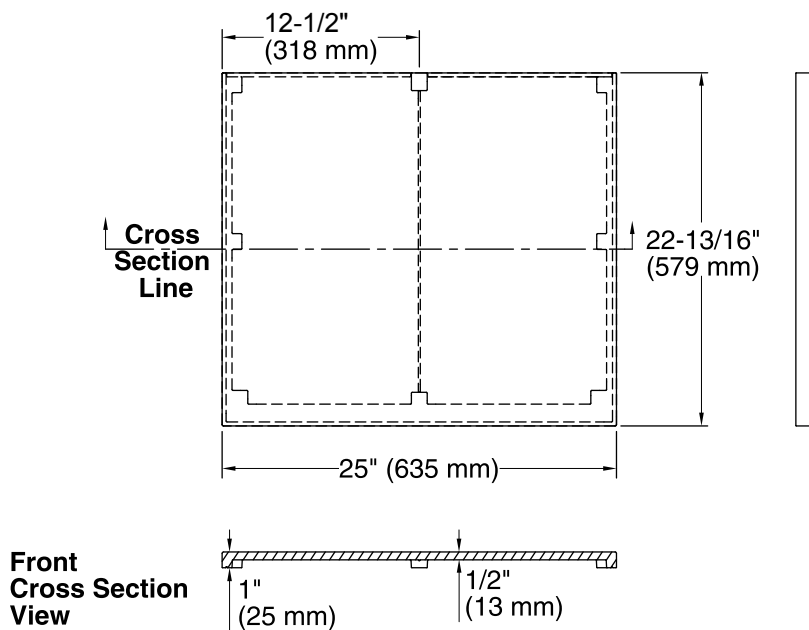

Technical Information

All product dimensions are nominal.

Installation: Vanity top/ITB

Notes

Install this product according to the installation instructions.

Observe all local plumbing and building codes. This countertop is designed to be installed with a KOHLER or standard-size vanity.