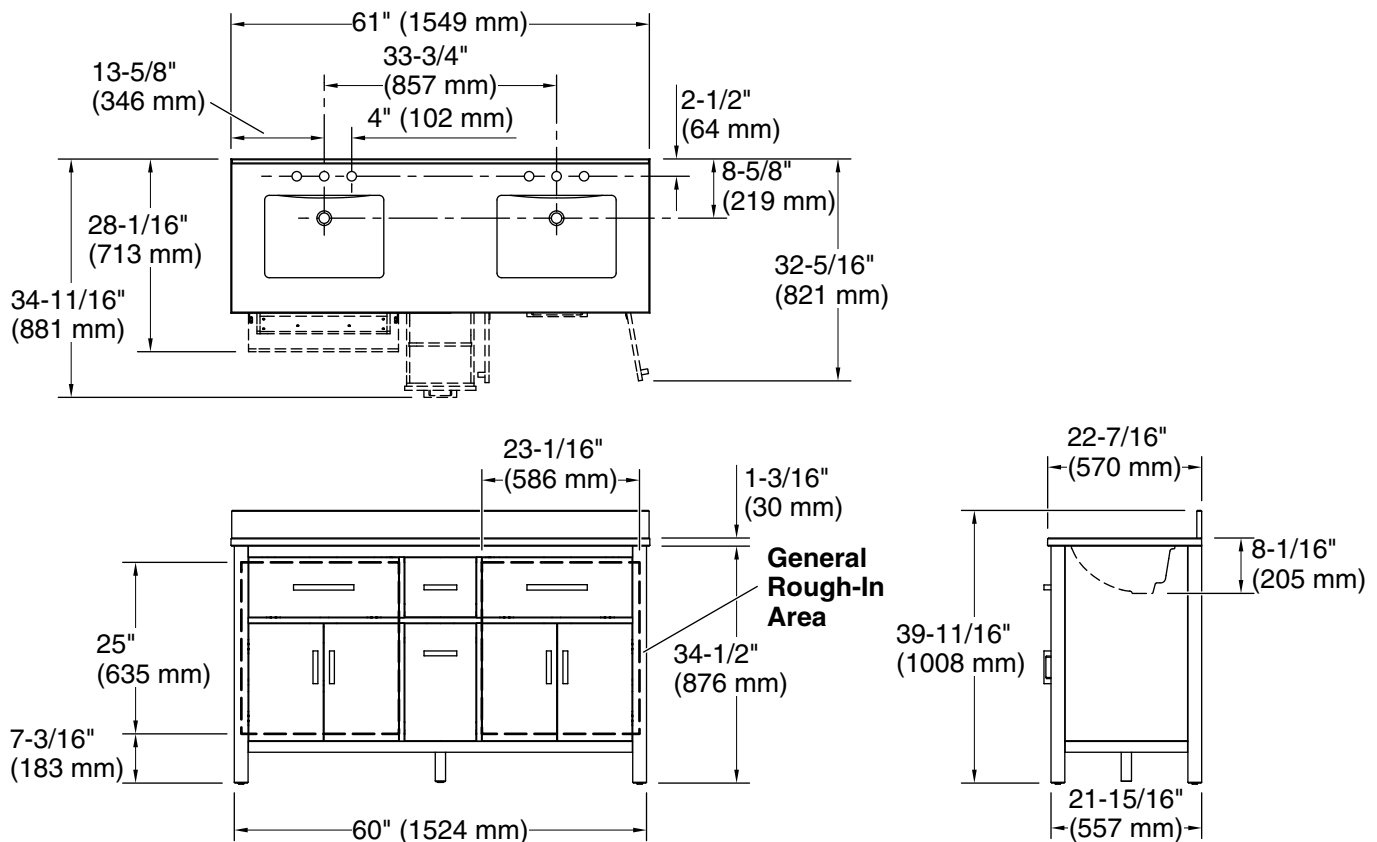

Technical Information

All product dimensions are nominal.

Notes

Install this product according to the installation instructions.

Select the type of fastener based upon the wall material. Two 250 lb (113.4 kg) minimum load bearing fasteners are recommended.