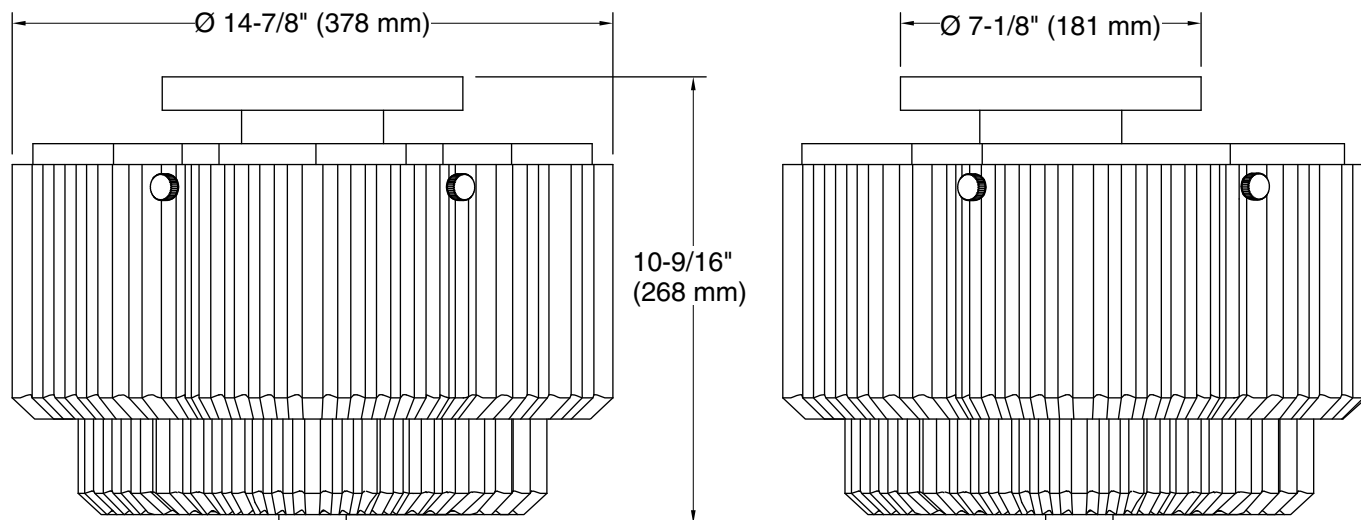

Required Electrical Service

One circuit required.

120 V, 60 Hz

Technical Information

All product dimensions are nominal.

Material: Steel, Aluminum, Glass

Number of Lights: 3

Lighting Type: Socket-based

Socket Type: E-12 Candelabra

Number of Shades: 1

Shade Type: Glass - clear