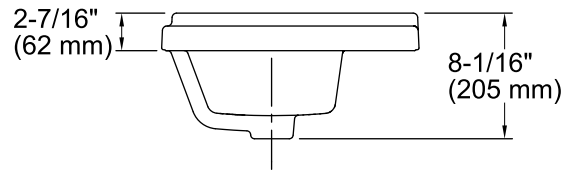

### Technical Information

All product dimensions are nominal.

- Bowl configuration: Single
- Installation: Drop-in
- Bowl area (Only): Length: 19-13/16" (503 mm)  
Width: 10-3/16" (259 mm)  
Water depth: 6-1/16" (154 mm)
- Number of deck holes: 1
- Faucet hole(s): 1-3/8" (35 mm)
- Drain hole: 1-3/4" (44 mm)
- Template: 1162721-7, required, included