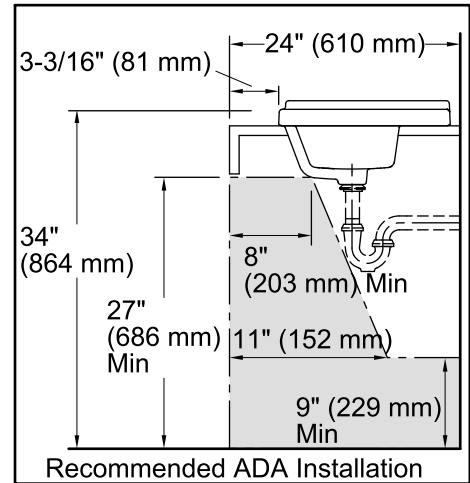

### Technical Information

All product dimensions are nominal.

- Bowl configuration: Single
- Installation: Drop-in
- Bowl area (Only): Length: 19-13/16" (503 mm)  
Width: 10-3/16" (259 mm)  
Water depth: 6-1/16" (154 mm)
- Number of deck holes: 1
- Faucet hole(s): 1-3/8" (35 mm)
- Drain hole: 1-3/4" (44 mm)
- Template: 1162721-7, required, included