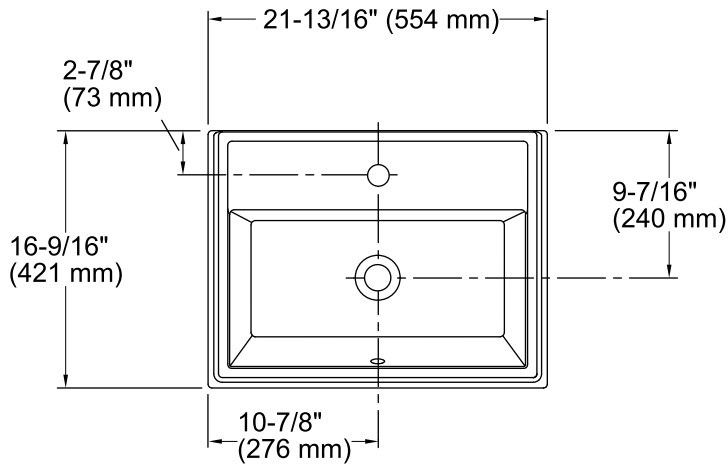

### Technical Information

All product dimensions are nominal.

- Bowl configuration: Single
- Installation: Drop-in
- Bowl area (Only): Length: 19-13/16" (503 mm)  
Width: 10-3/16" (259 mm)  
Water depth: 6-1/16" (154 mm)
- Number of deck holes: 1
- Faucet hole(s): 1-3/8" (35 mm)
- Drain hole: 1-3/4" (44 mm)
- Template: 1162721-7, required, included