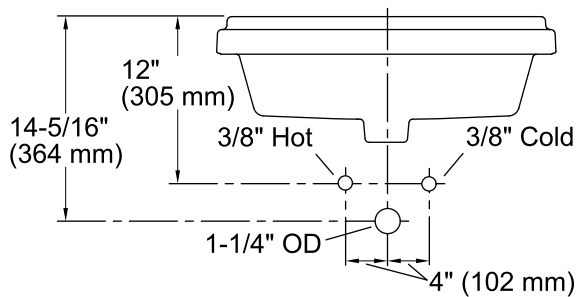

### Technical Information

All product dimensions are nominal.

- Bowl configuration: Single
- Installation: Drop-in
- Bowl area (Only): Length: 19-13/16" (503 mm)  
Width: 10-3/16" (259 mm)  
Water depth: 6-1/16" (154 mm)
- Number of deck holes: 1
- Faucet hole(s): 1-3/8" (35 mm)
- Drain hole: 1-3/4" (44 mm)
- Template: 1162721-7, required, included