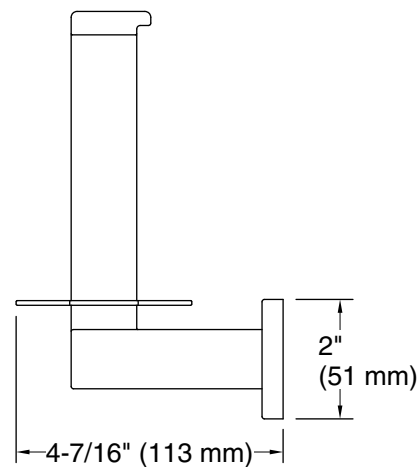

**Parallel®**  
Vertical toilet paper holder  
**K-23527**

**Features**

- Vertical holder makes changing toilet paper quick and simple
- Coordinates with other products in the Parallel collection

**Material**

## Technical Information

All product dimensions are nominal.

Material: Zinc, Stainless Steel