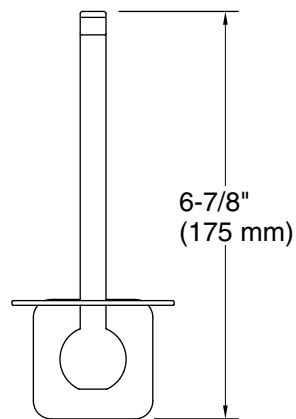

**Parallel®**  
Vertical toilet paper holder  
**K-23527**

**Features**

- Vertical holder makes changing toilet paper quick and simple
- Coordinates with other products in the Parallel collection

**Material**

## Technical Information

All product dimensions are nominal.

Material: Zinc, Stainless Steel