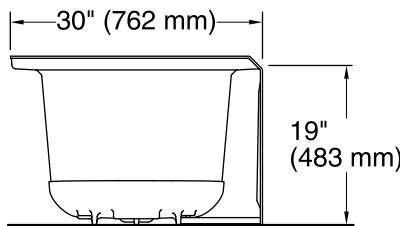

No change in measurements if connected with drain illustrated. (K-7272)

## Technical Information

All product dimensions are nominal.

Installation:	Three-wall alcove
Drain location:	Right
Basin area, bottom:	45-1/8" x 19-11/16" (1146 mm x 500 mm)
Basin area, top:	52-1/8" x 22-1/16" (1324 mm x 560 mm)
Weight:	73 lbs (33.1 kg)
Minimum floor load:	46 lbs/ft <sup>2</sup> (224.6 kg/m <sup>2</sup> )
Water depth:	15-1/8" (384 mm)
Water capacity:	57 gal (215.8 L)
Minimum flat for door:	2" (51 mm)