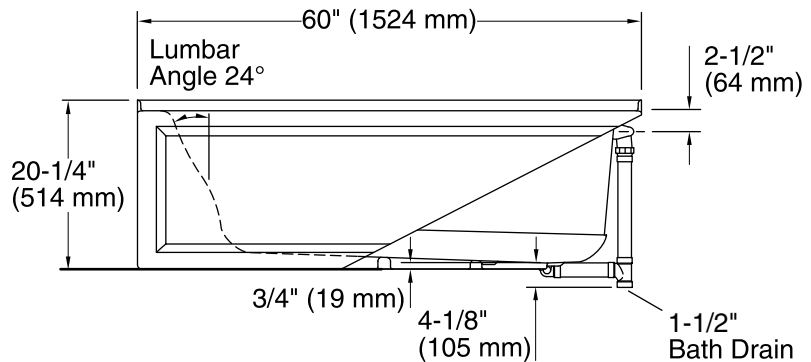

No change in measurements if connected with drain illustrated. (K-7272)

## Technical Information

All product dimensions are nominal.

Installation:	Three-wall alcove
Drain location:	Right
Basin area, bottom:	45-1/8" x 19-11/16" (1146 mm x 500 mm)
Basin area, top:	52-1/8" x 22-1/16" (1324 mm x 560 mm)
Weight:	73 lbs (33.1 kg)
Minimum floor load:	46 lbs/ft <sup>2</sup> (224.6 kg/m <sup>2</sup> )
Water depth:	15-1/8" (384 mm)
Water capacity:	57 gal (215.8 L)
Minimum flat for door:	2" (51 mm)