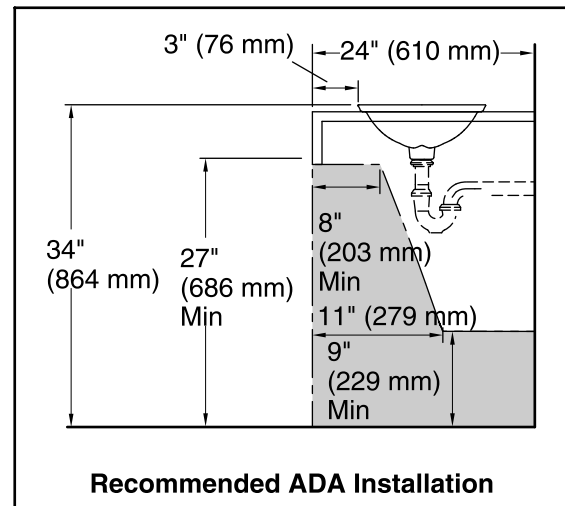

Bathroom Sink

K-17916-RL

Technical Information

All product dimensions are nominal.

Bowl configuration: Single

Installation: Drop-in, Vessel

Bowl area (Only):

- Length: 21-1/8" (536 mm)
- Width: 14-9/16" (370 mm)
- Bowl depth: 4-1/8" (105 mm)
- Water depth: 4-1/8" (105 mm)