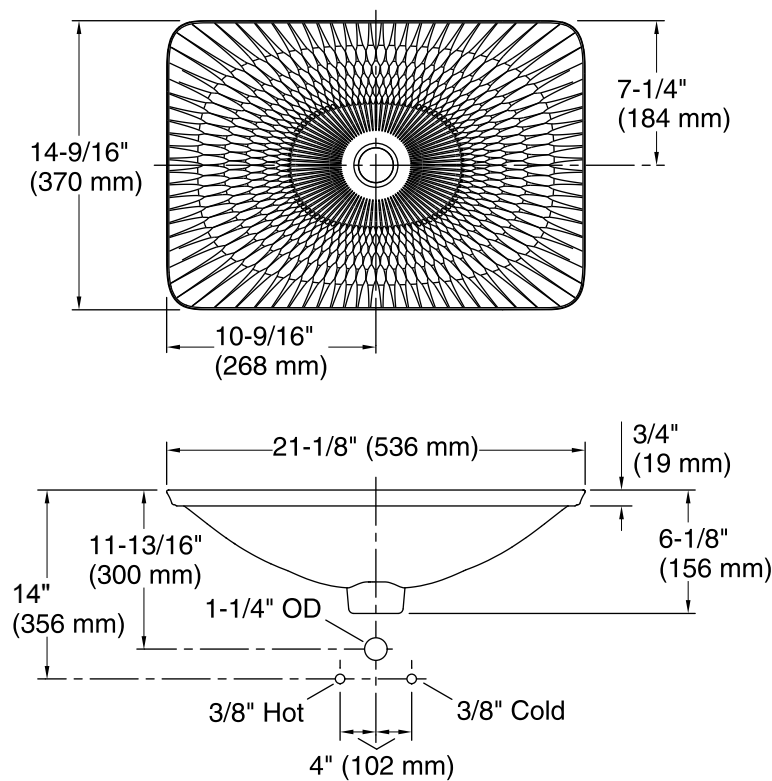

Bathroom Sink

K-17916-RL

Technical Information

All product dimensions are nominal.

Bowl configuration: Single

Installation: Drop-in, Vessel

Bowl area (Only):

- Length: 21-1/8" (536 mm)
- Width: 14-9/16" (370 mm)
- Bowl depth: 4-1/8" (105 mm)
- Water depth: 4-1/8" (105 mm)