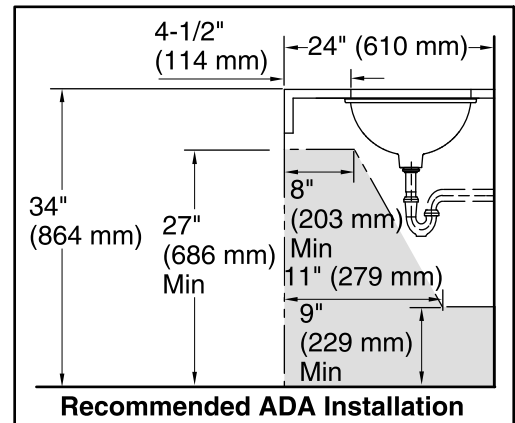

Caravan® Persia Caxton® Oval

Under-mount Bathroom Sink
K-14218-SR2

Features

- Decorated with a Moorish design on White background.
- Deep oval basin.
- No faucet holes; requires wall- or counter-mount faucet.
- Persia design.
- Fits standard 14- x 17-inch countertop cutout.

Available Colors/Finishes

Color tiles intended for reference only.

Color	Code	Description
-------	------	-------------

	0	White
--	---	-------

Technical Information

All product dimensions are nominal.

Bowl configuration:	Single
Installation:	Under-mount
Bowl area (Only):	Length: 17" (432 mm) Width: 14" (356 mm) Water depth: 6-3/8" (162 mm)
Drain hole:	1-3/4" (44 mm)
Template:	1151011-7, required, included