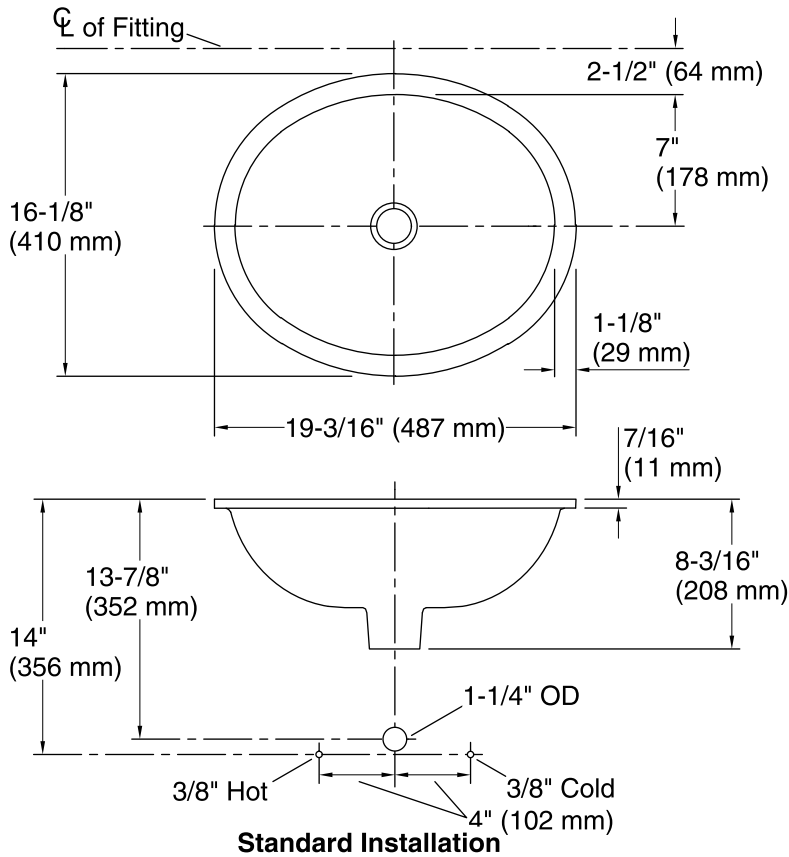

Caravan® Persia Caxton® Oval

Under-mount Bathroom Sink
K-14218-SR2

Features

- Decorated with a Moorish design on White background.
- Deep oval basin.
- No faucet holes; requires wall- or counter-mount faucet.
- Persia design.
- Fits standard 14- x 17-inch countertop cutout.

Material

- Vitreous china.

Installation

- Under-mount

Recommended Products/Accessories

K-9018 P-Trap

Included Components

Additional Components:

Available Colors/Finishes

Color tiles intended for reference only.

Color	Code	Description
-------	------	-------------

	0	White
--	---	-------

Technical Information

All product dimensions are nominal.

Bowl configuration:	Single
Installation:	Under-mount
Bowl area (Only):	Length: 17" (432 mm) Width: 14" (356 mm) Water depth: 6-3/8" (162 mm)
Drain hole:	1-3/4" (44 mm)
Template:	1151011-7, required, included