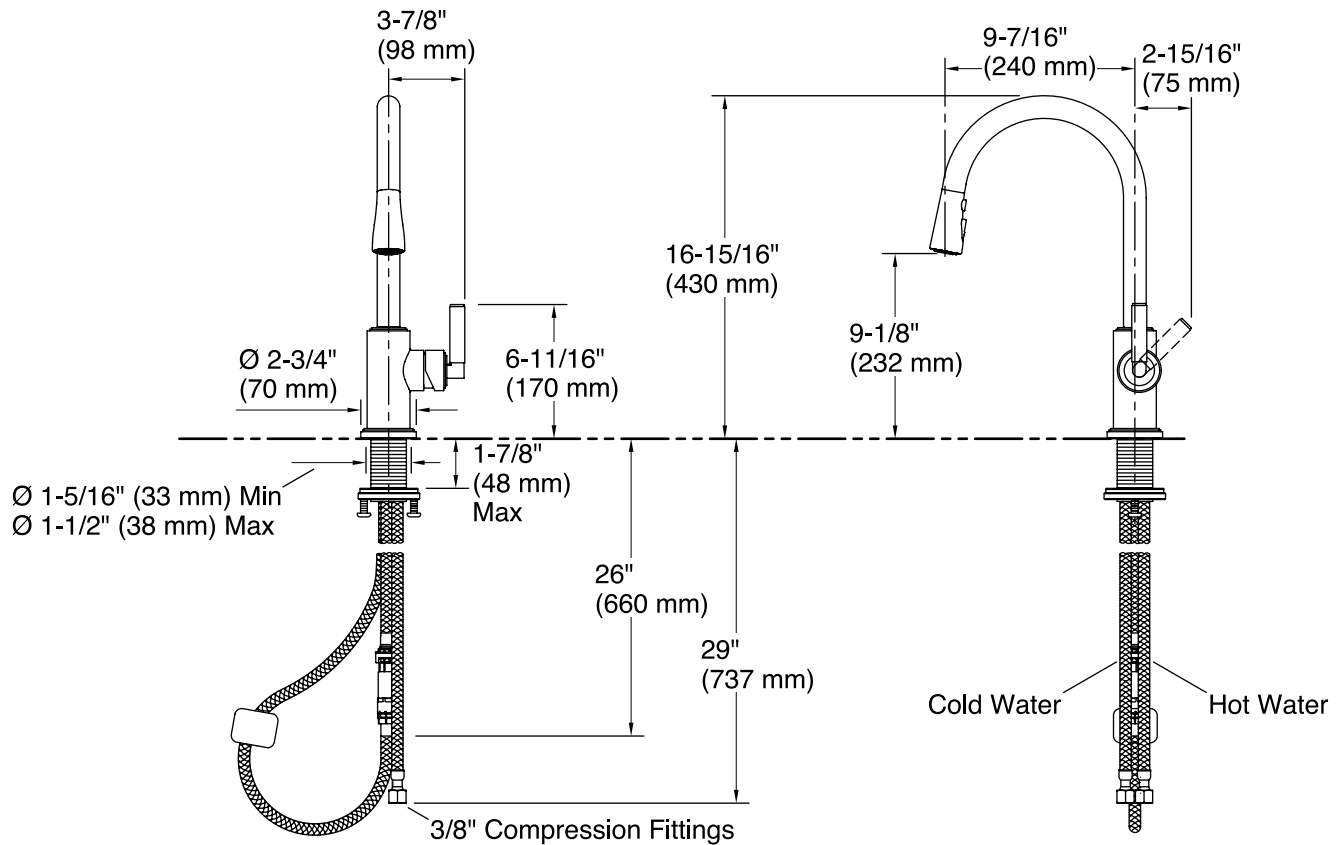

FEATURES

- Solid brass construction for durability and reliability
- Single-hole mount allows for less counter clutter
- Flexible hose connections
- Spout rotates 360 degrees with 9-1/8" (232 mm) clearance below the spout
- Three-function pull-down sprayhead with touch-control allows you to switch between stream, Sweep® spray and Boost technology
- 1.5 gal/min (5.7 l/min) flow rate
- Complements the Vir Stil® kitchen faucet collection

SPECIFIED MODEL

Model	Description	Finishes		
P25516-00	Vir Stil Pull-Down Kitchen Faucet	<input type="checkbox"/> CP Polished Chrome	<input type="checkbox"/> SN Polished Nickel	<input type="checkbox"/> VS Stainless