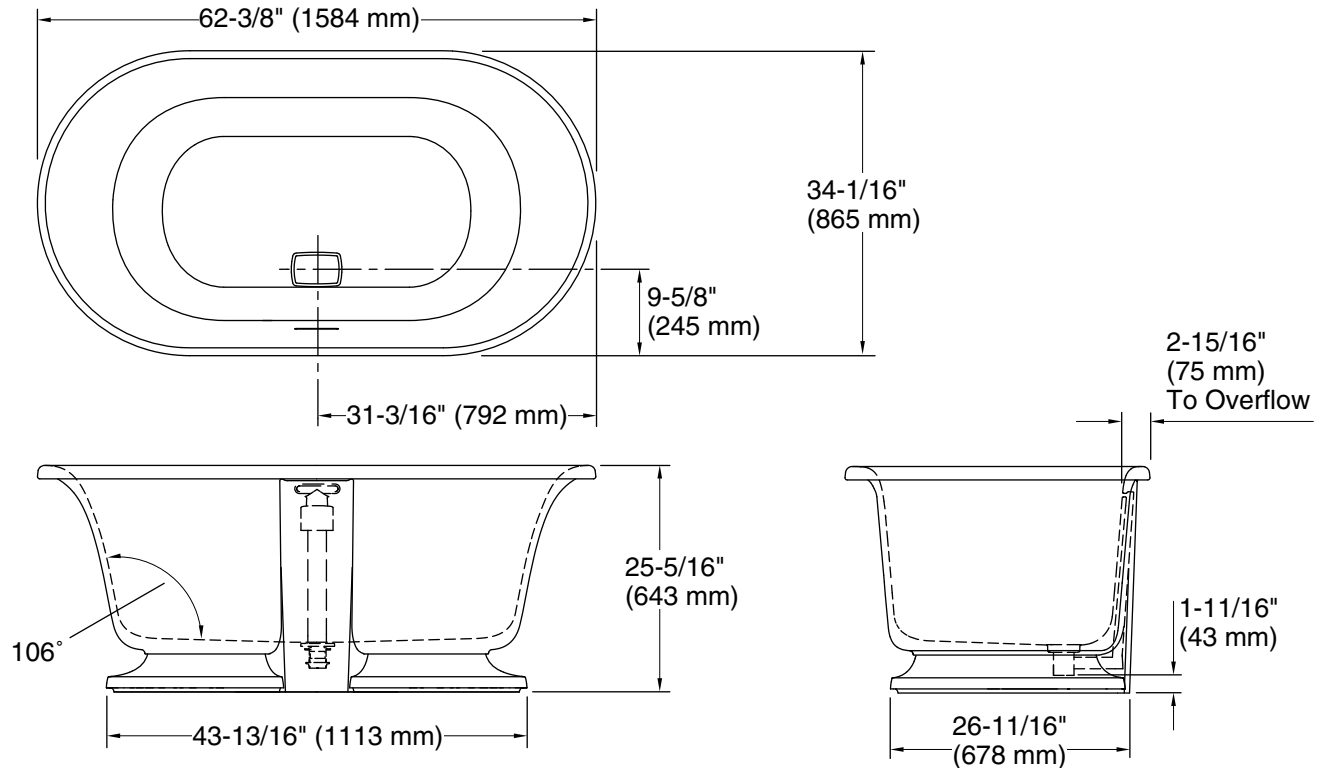

### FEATURES

- Constructed of durable cast stone material
- Oval shape complements many modern and transitional settings
- Generous 62-3/8" (1584 mm) x 34-1/16" (865 mm) size with center side drain
- Brass toe tap drain with material-matched cover
- Slotted overflow for deep soaking experience
- Features integrated drain and overflow
- Complements the Per Se collection

### PRODUCT INFORMATION

Fixture*:	Top Area	Basin Area	Weight
Bathing Well	60-9/16" (1539 mm) x 32-5/16" (821 mm)	44-3/8" (1127 mm) x 24-3/8" (620 mm)	440 lbs (200 kg)
	Water Depth	Capacity	
To Overflow	16-1/2" (419 mm)	73.1 gal (276.7 l)	

\*Approximate measurements for comparison only.

### SPECIFIED MODEL

Model	Description	Finishes		
P50061-00	Per Se Freestanding Oval Bath, includes drain and cover	<input type="checkbox"/> 0 Stucco White		
Recommended Accessories				
P24408-00	One Floor-Mount Bath Filler	<input type="checkbox"/> CP Polished Chrome	<input type="checkbox"/> AG Brushed Nickel	<input type="checkbox"/> ULB Unlacquered Brass
		<input type="checkbox"/> AD Nickel Silver	<input type="checkbox"/> GN Gunmetal	
P24843-00	One Wand Dual-Function Handshower	<input type="checkbox"/> CP Polished Chrome	<input type="checkbox"/> AG Brushed Nickel	<input type="checkbox"/> ULB Unlacquered Brass
		<input type="checkbox"/> AD Nickel Silver	<input type="checkbox"/> GN Gunmetal	