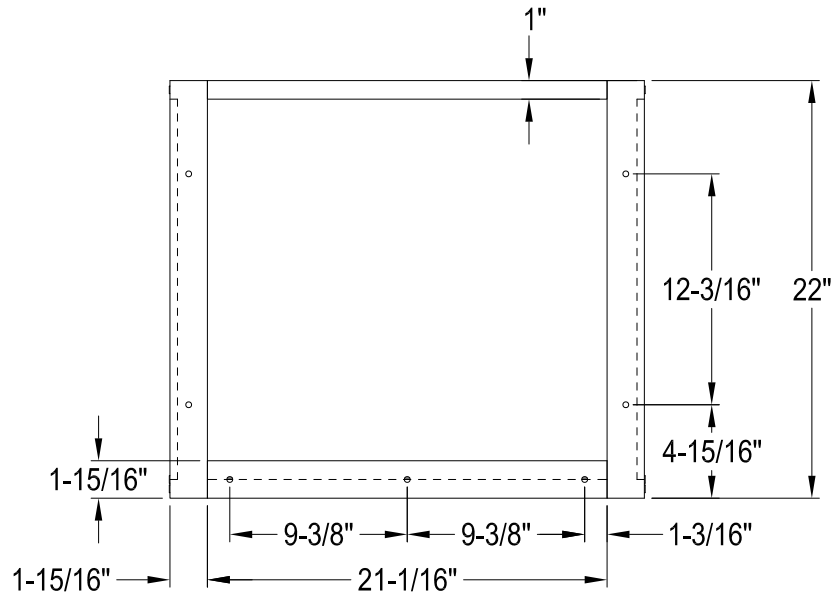

VSP2522B0,1,2,5,6,7,8

Steel Bathroom Console Sink Base With Glass Shelf

VSPBRKT x 2 pcs

(Scale 3:1)