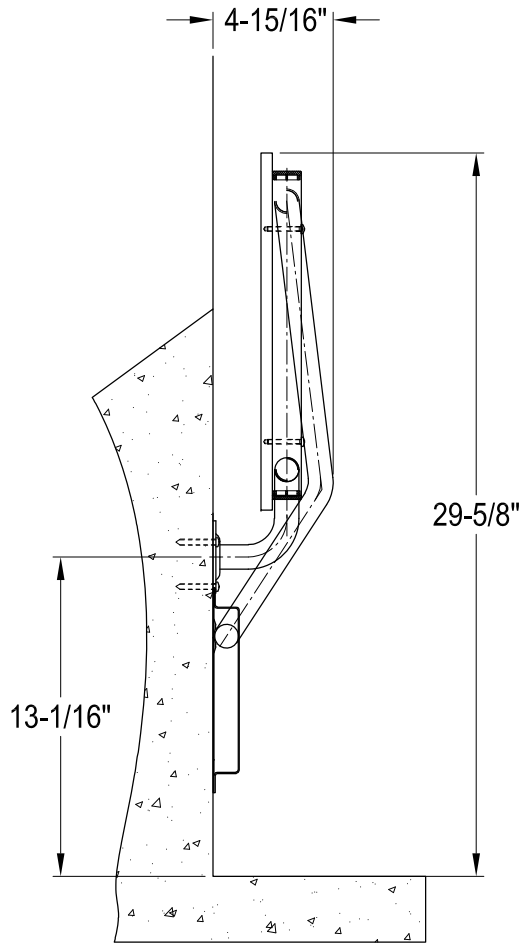

KBSS1816,MW

Wall Mounted Fold Down Shower Seat

Folded Up View