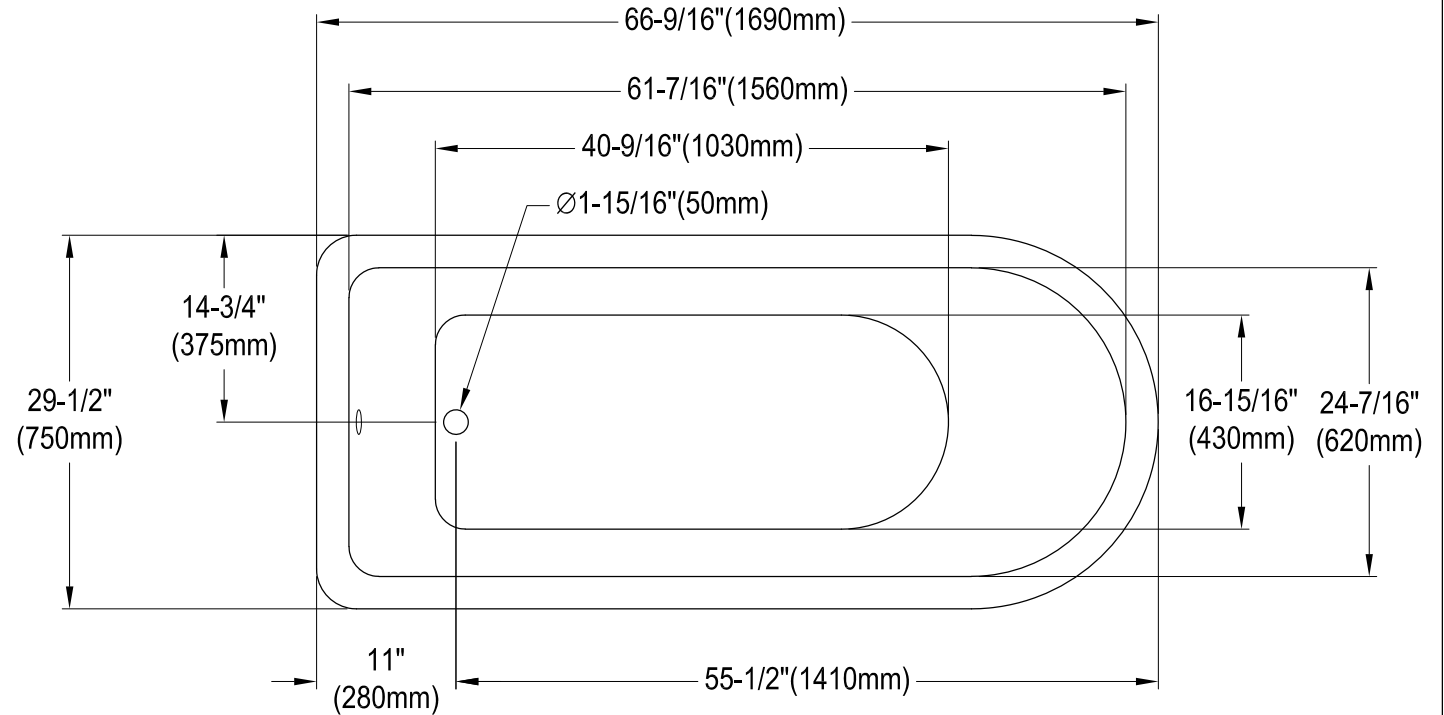

VCTND6630NF0,1,5,8

67" Cast Iron Clawfoot Tub

M10 x 20 (4 pcs)

Section A-A