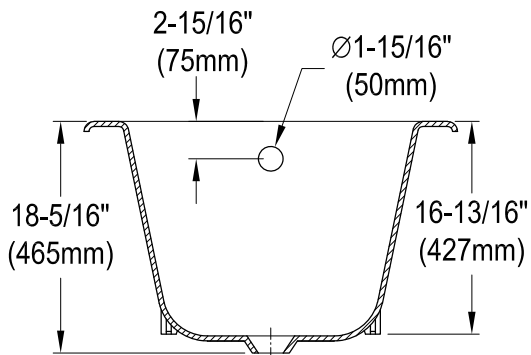

VCTND6630NF0,1,5,8

67" Cast Iron Clawfoot Tub

M10 x 20 (4 pcs)

Section A-A