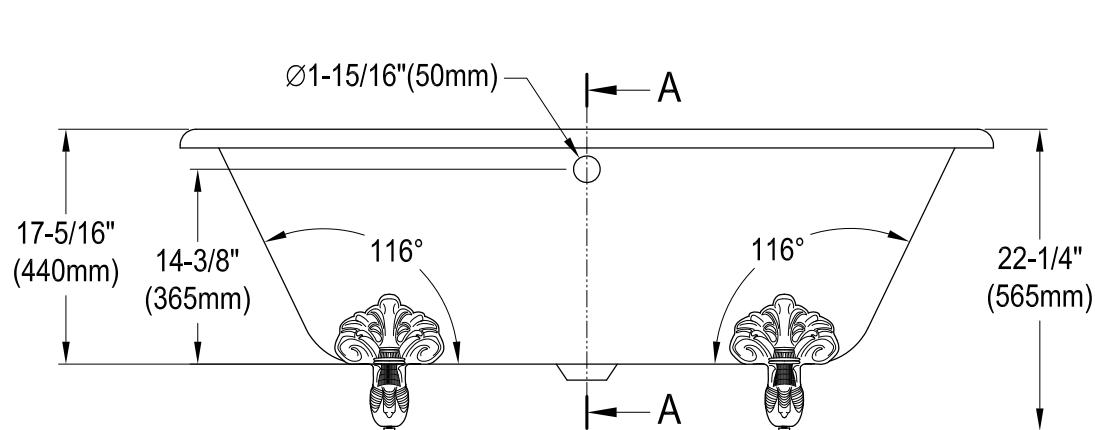

# VCTND603017NB0,1,5,8

60" Cast Iron Clawfoot Tub

M10 x 20 (4 pcs)

Section A-A