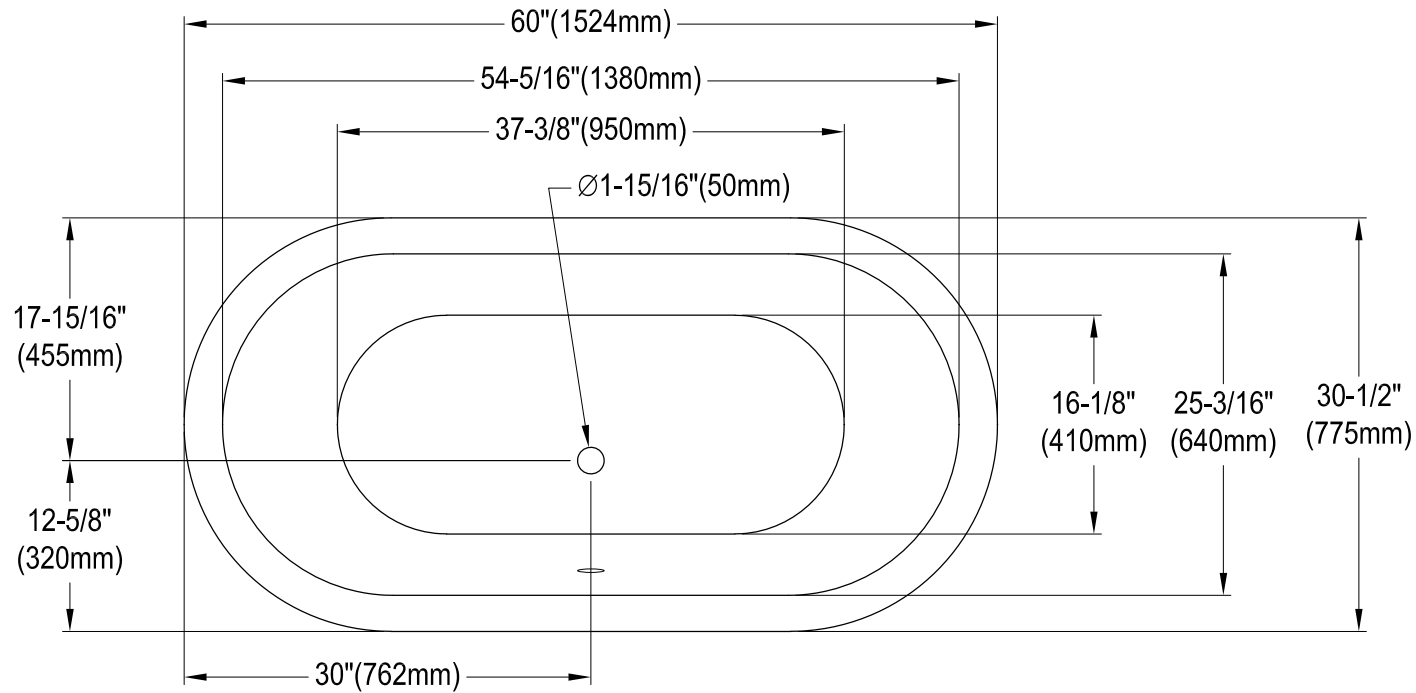

# VCTND603017NB0,1,5,8

60" Cast Iron Clawfoot Tub

M10 x 20 (4 pcs)

Section A-A