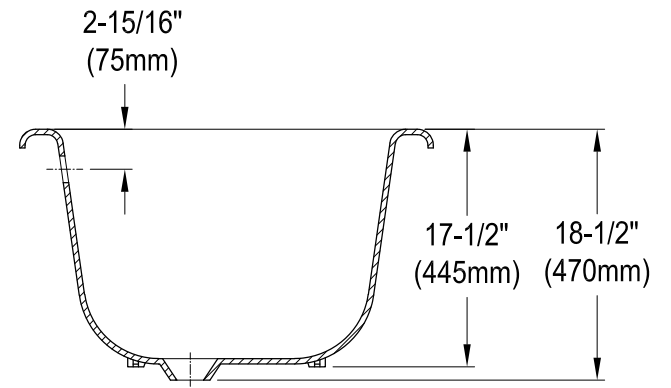

# VCTND603017NB0,1,5,8

60" Cast Iron Clawfoot Tub

M10 x 20 (4 pcs)

Section A-A