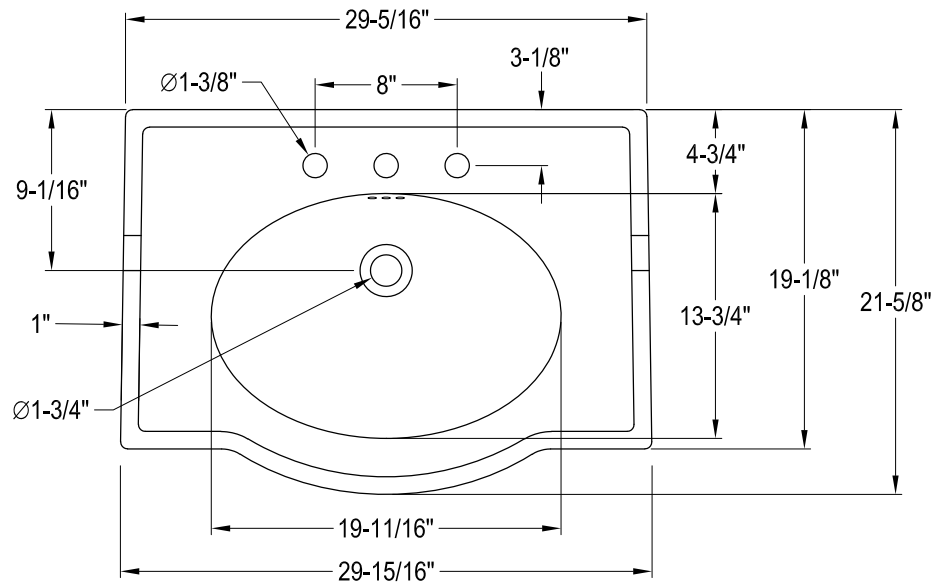

VPB33080,1,2,3,5,6,7,8ST

30" Console Sink With Stainless Steel Legs

Sink Back View