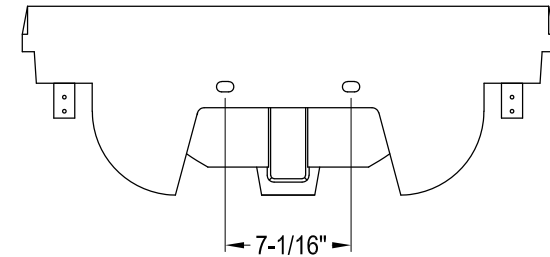

VPB33080,1,2,3,5,6,7,8ST

30" Console Sink With Stainless Steel Legs

Sink Back View