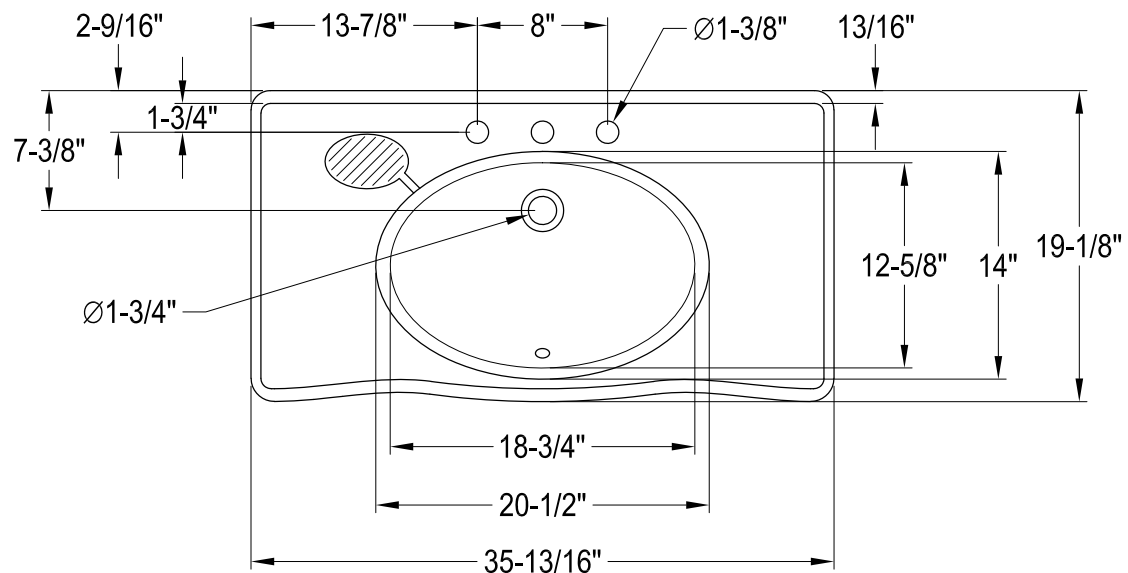

VPB28140W80,1,6,7,8K

Console Sink with Stainless Steel Legs

Sink Back View