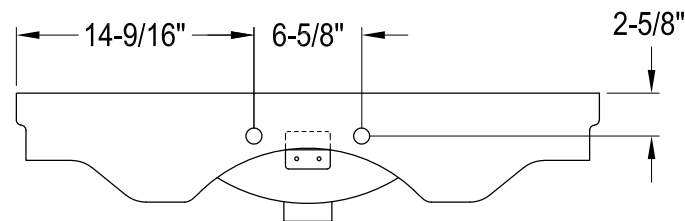

VPB28140W80,1,6,7,8K

Console Sink with Stainless Steel Legs

Sink Back View