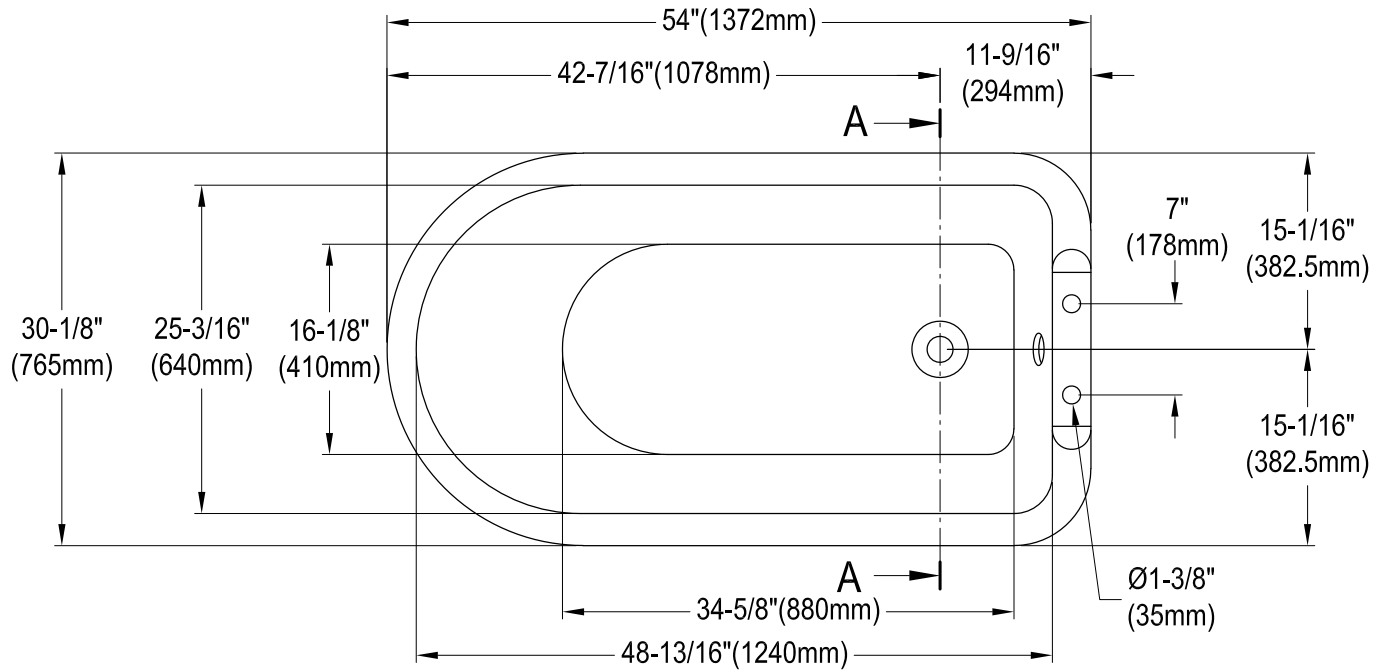

VCT7D543019W1,5,6,7,8,H

54" Cast Iron Tub with 7" Faucet Drillings

Drain Hole Size

Scale (3:1)

Section A-A