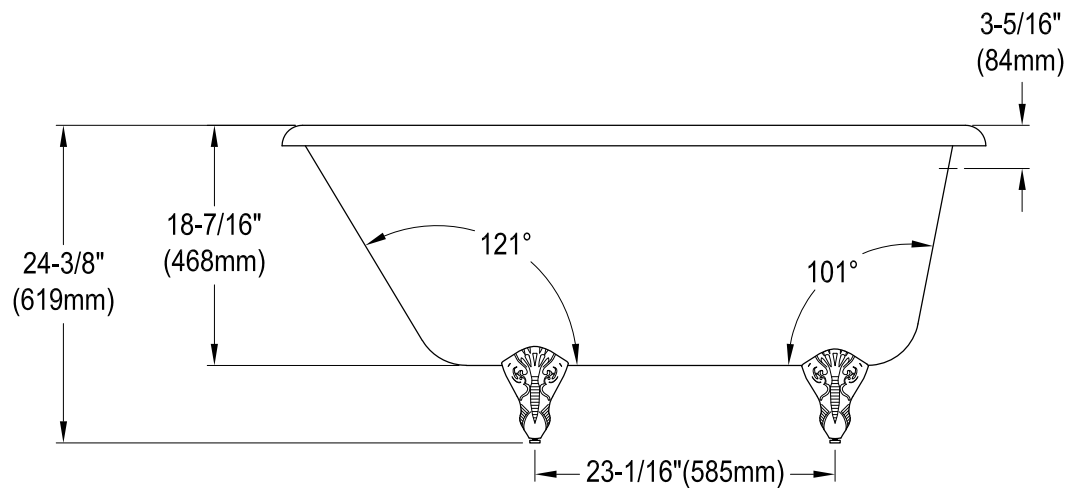

VCT7D543019W1,5,6,7,8,H

54" Cast Iron Tub with 7" Faucet Drillings

Drain Hole Size

Scale (3:1)

Section A-A