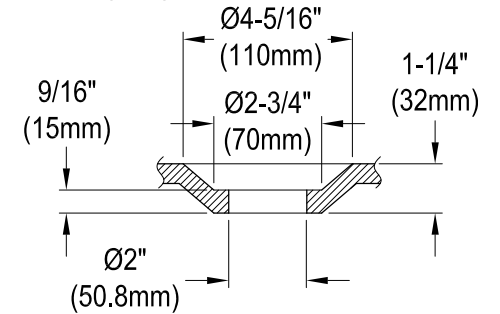

VCT7D543019W1,5,6,7,8,H

54" Cast Iron Tub with 7" Faucet Drillings

Drain Hole Size

Scale (3:1)

Section A-A