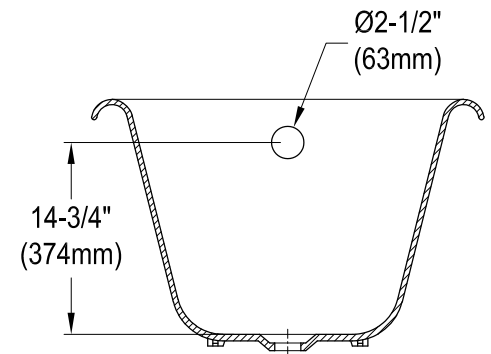

VCT7D543019W1,5,6,7,8,H

54" Cast Iron Tub with 7" Faucet Drillings

Drain Hole Size

Scale (3:1)

Section A-A