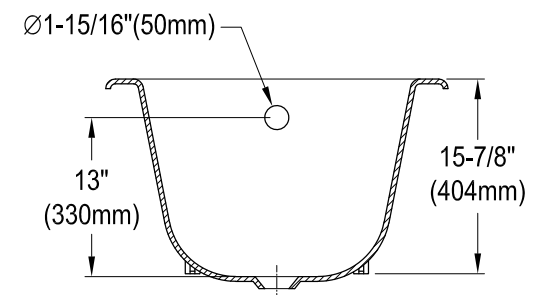

VCTND5731B0,1,2,5,6,8,W

57" Cast Iron Clawfoot Tub

M10 x 20 (4 pcs)

Section A-A