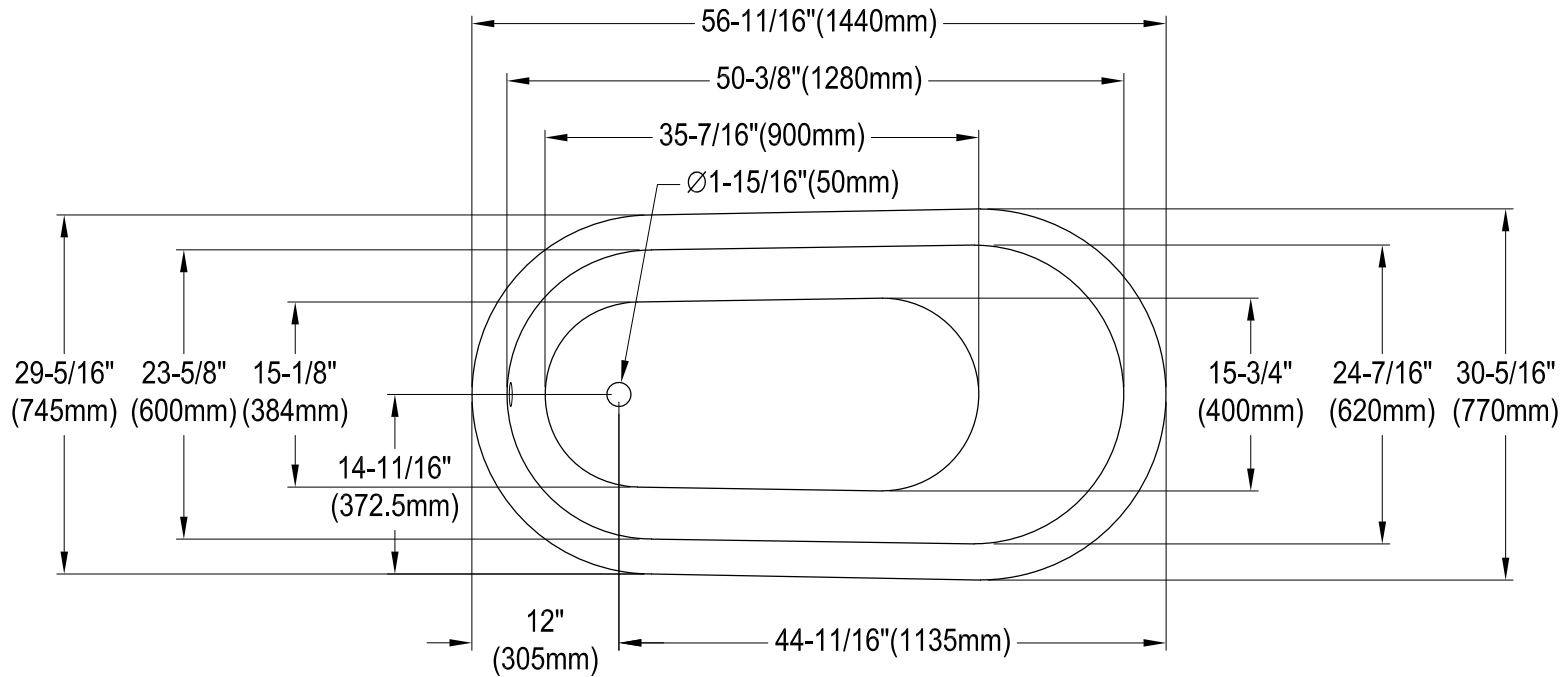

VCTND5731B0,1,2,5,6,8,W

57" Cast Iron Clawfoot Tub

M10 x 20 (4 pcs)

Section A-A