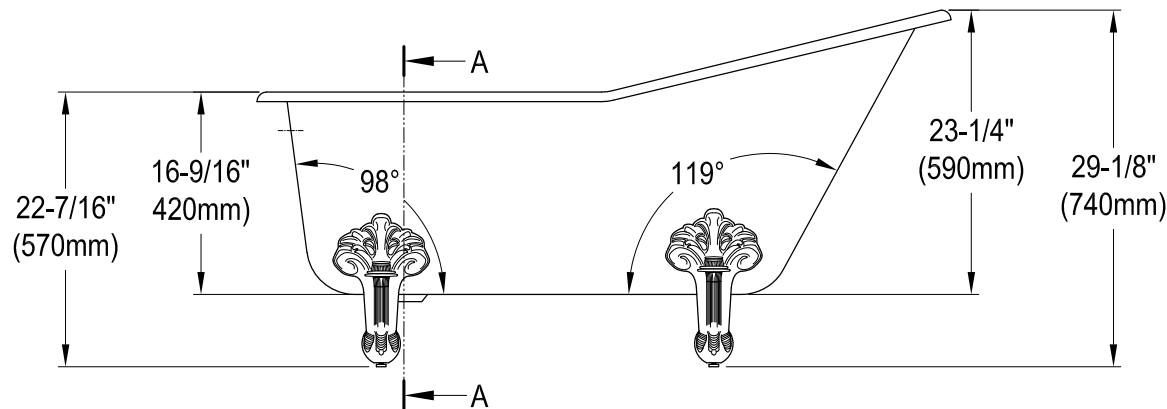

VCTND5731B0,1,2,5,6,8,W

57" Cast Iron Clawfoot Tub

M10 x 20 (4 pcs)

Section A-A