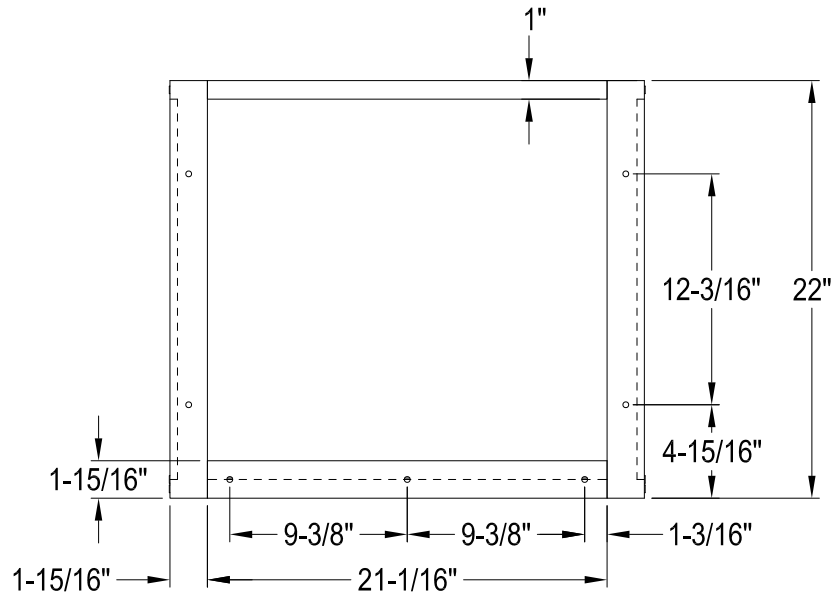

VSP2522B0,1,2,5,6,7,8

Steel Bathroom Console Sink Base With Glass Shelf

VSPBRKT x 2 pcs
(Scale 3:1)