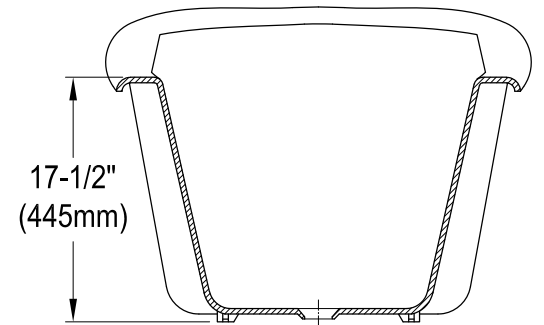

NHVCTND653129B0,1,2,5,8,W

61.5" Cast Iron Clawfoot Tub

Section A-A