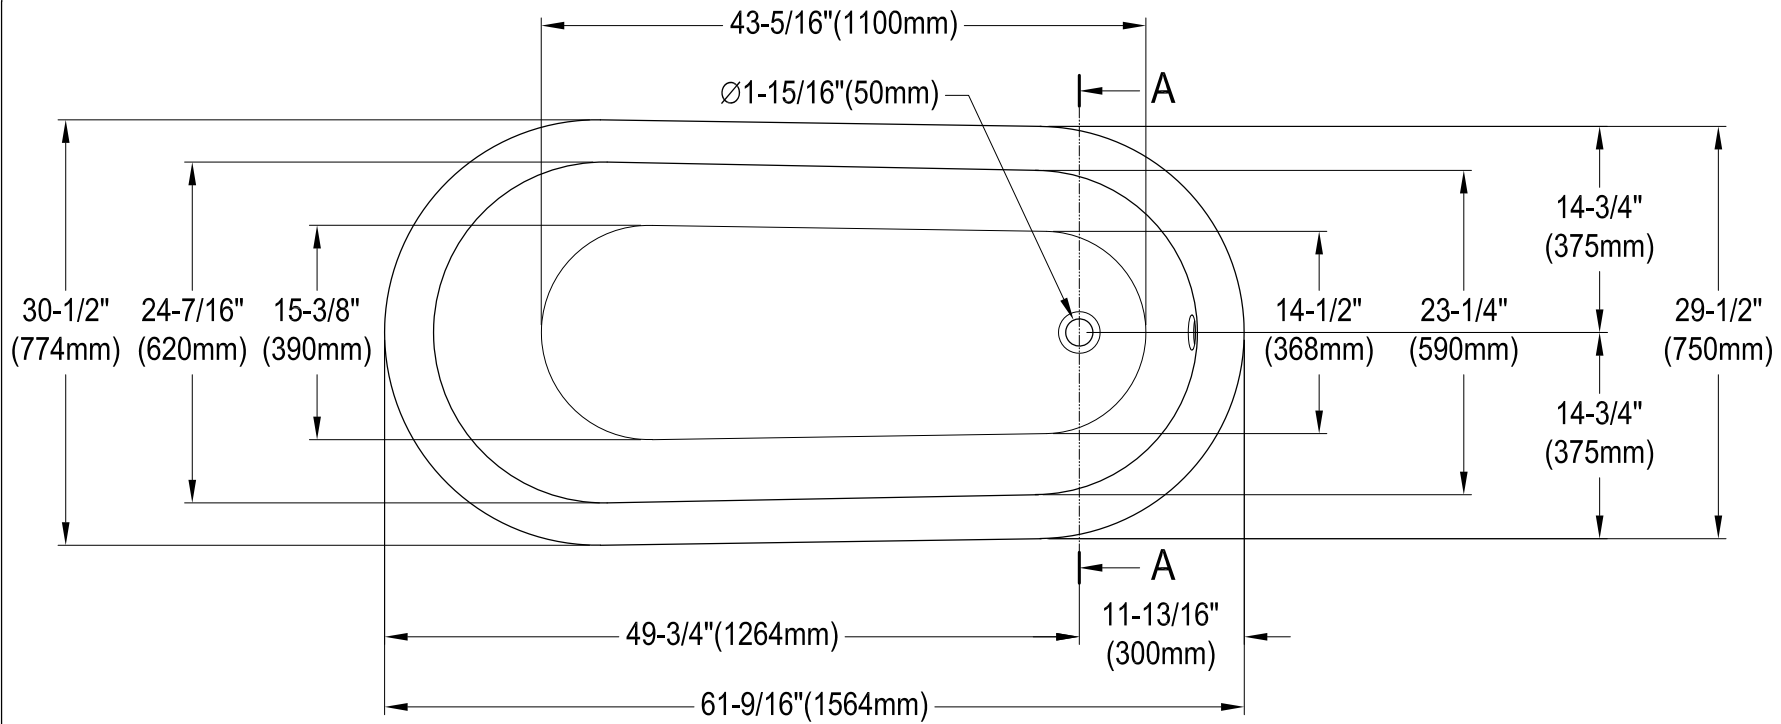

NHVCTND653129B0,1,2,5,8,W

61.5" Cast Iron Clawfoot Tub

Section A-A