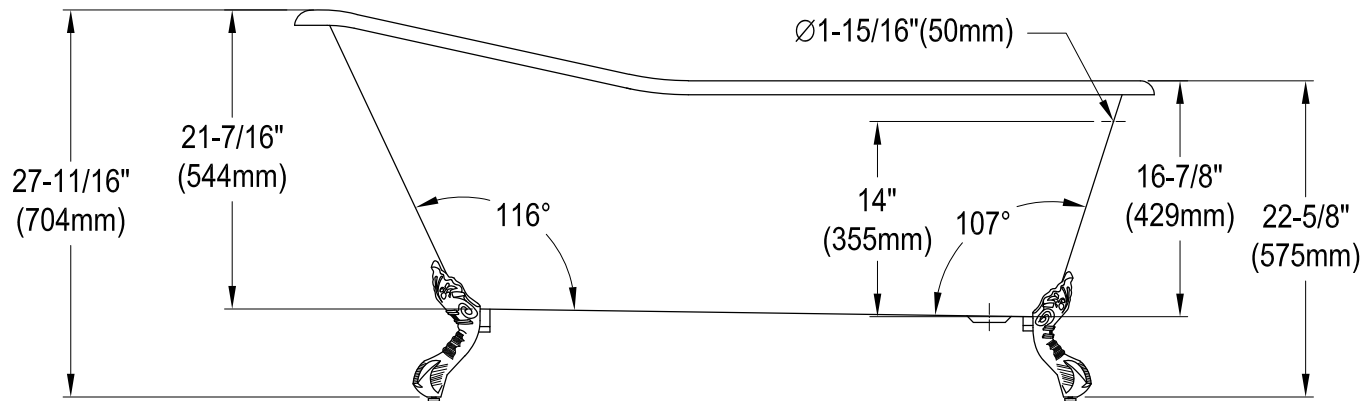

NHVCTND653129B0,1,2,5,8,W

61.5" Cast Iron Clawfoot Tub

Section A-A