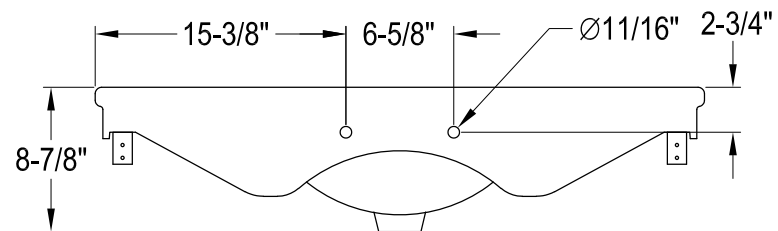

VPB1370,1,2,5,6,7,8ST

37" Ceramic Console Sink With Stainless Steel Legs

Sink Back View