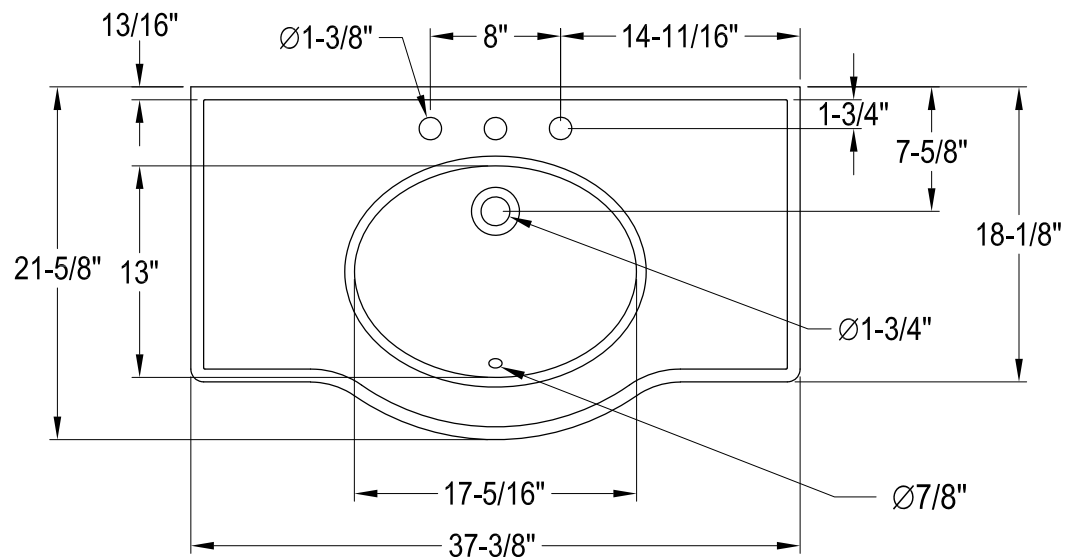

VPB1370,1,2,5,6,7,8ST

37" Ceramic Console Sink With Stainless Steel Legs

Sink Back View