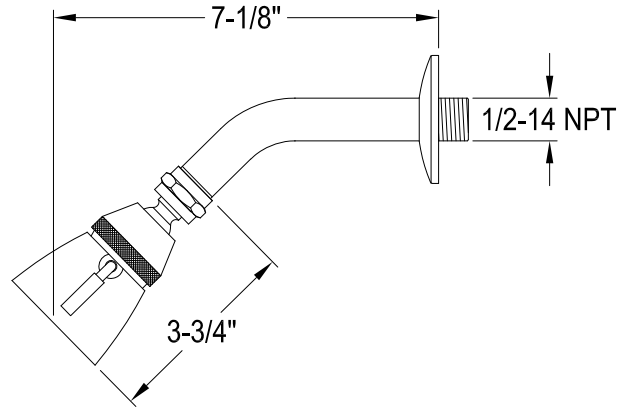

# KB3630, 1, 2, 3, 5, 6, 7, 8PL

Single Handle Pressure Balanced Tub & Shower Faucet

Min: 1"  
Max: 1-5/8"