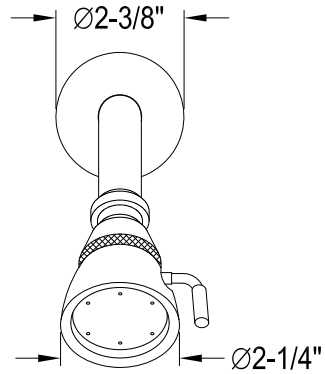

# KB3630, 1, 2, 3, 5, 6, 7, 8PL

Single Handle Pressure Balanced Tub & Shower Faucet

Min: 1"  
Max: 1-5/8"