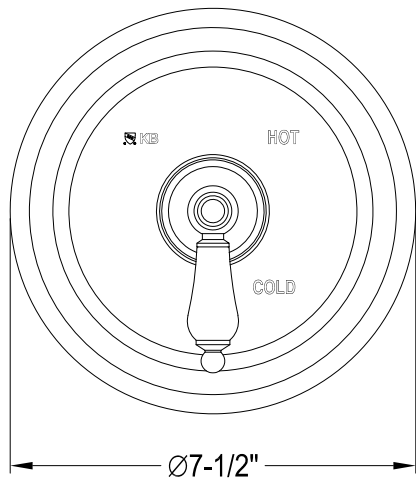

# KB3630, 1, 2, 3, 5, 6, 7, 8PL

Single Handle Pressure Balanced Tub & Shower Faucet

Min: 1"  
Max: 1-5/8"