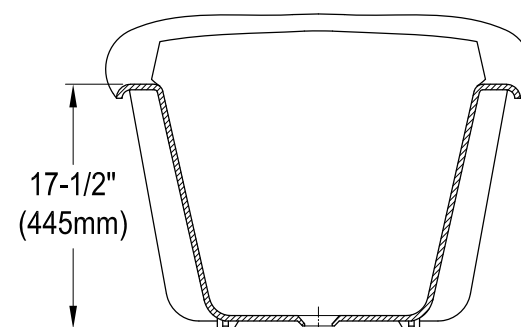

# NHVCT7D653129B0,1,2,5,6,8,W

61.5" Cast Iron Clawfoot Tub With 7" Faucet Drillings

Section A-A