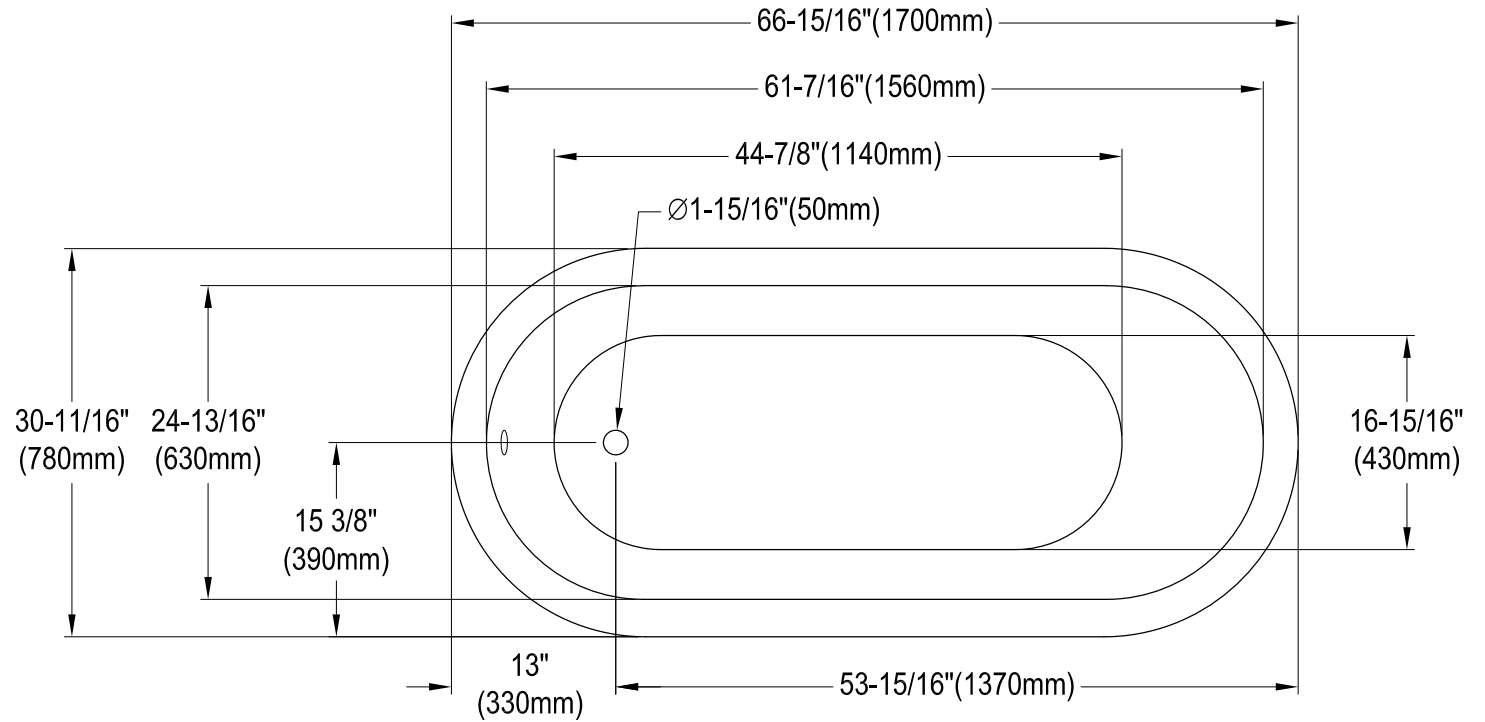

VCTND673122ZB0,1,5,8

67" Cast Iron Clawfoot Tub

M10 x 20 (4 pcs)

Section A-A