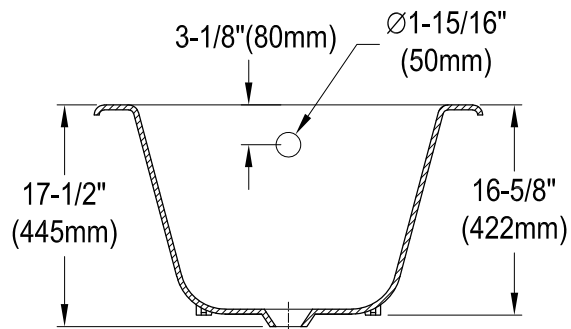

VCTND673122ZB0,1,5,8

67" Cast Iron Clawfoot Tub

M10 x 20 (4 pcs)

Section A-A