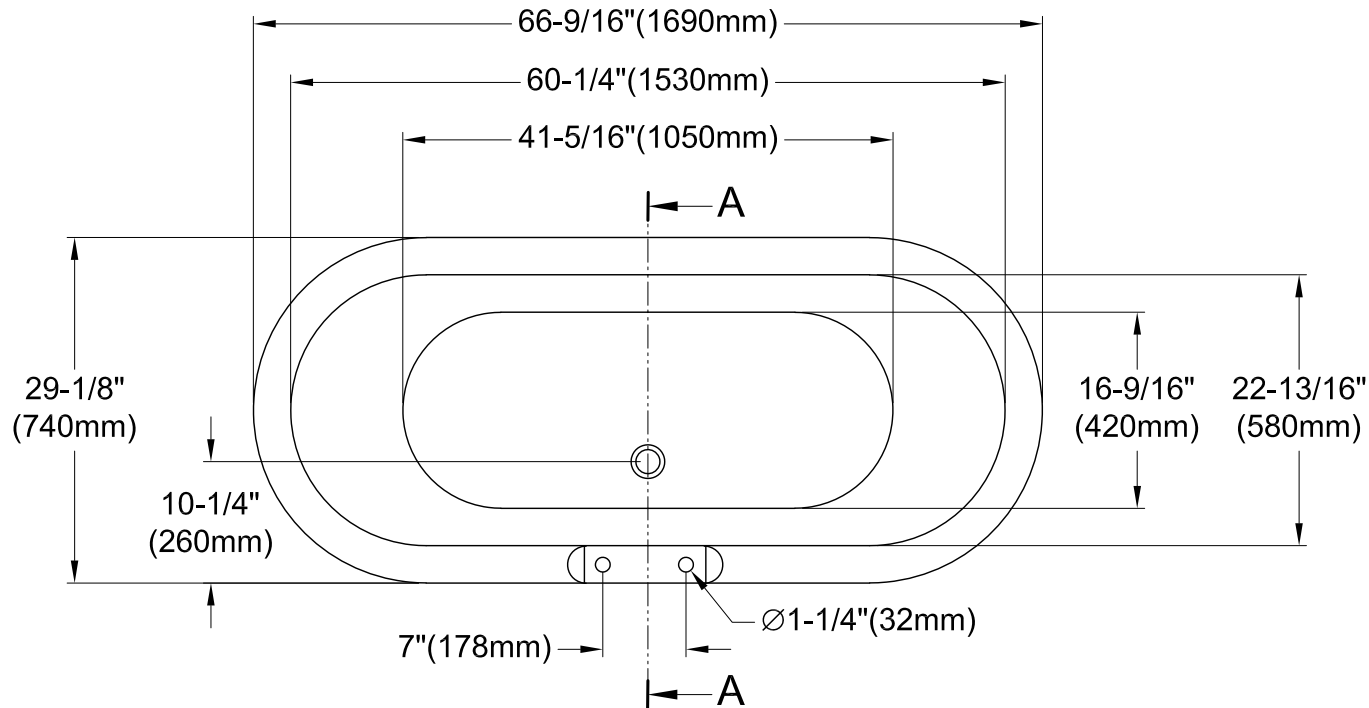

# VT7DS673023H1,2,5,8

67" Acrylic Bathtub With 7" Faucet Drillings

**Section A-A**