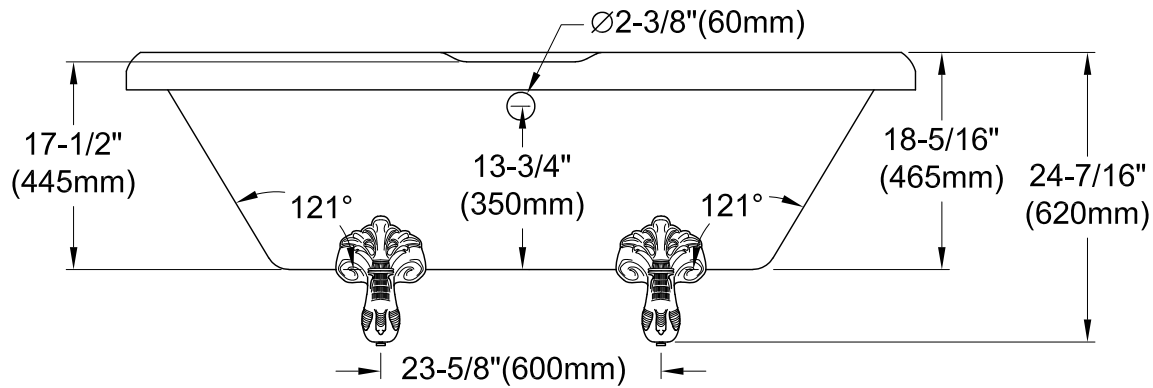

# VT7DS673023H1,2,5,8

67" Acrylic Bathtub With 7" Faucet Drillings

**Section A-A**