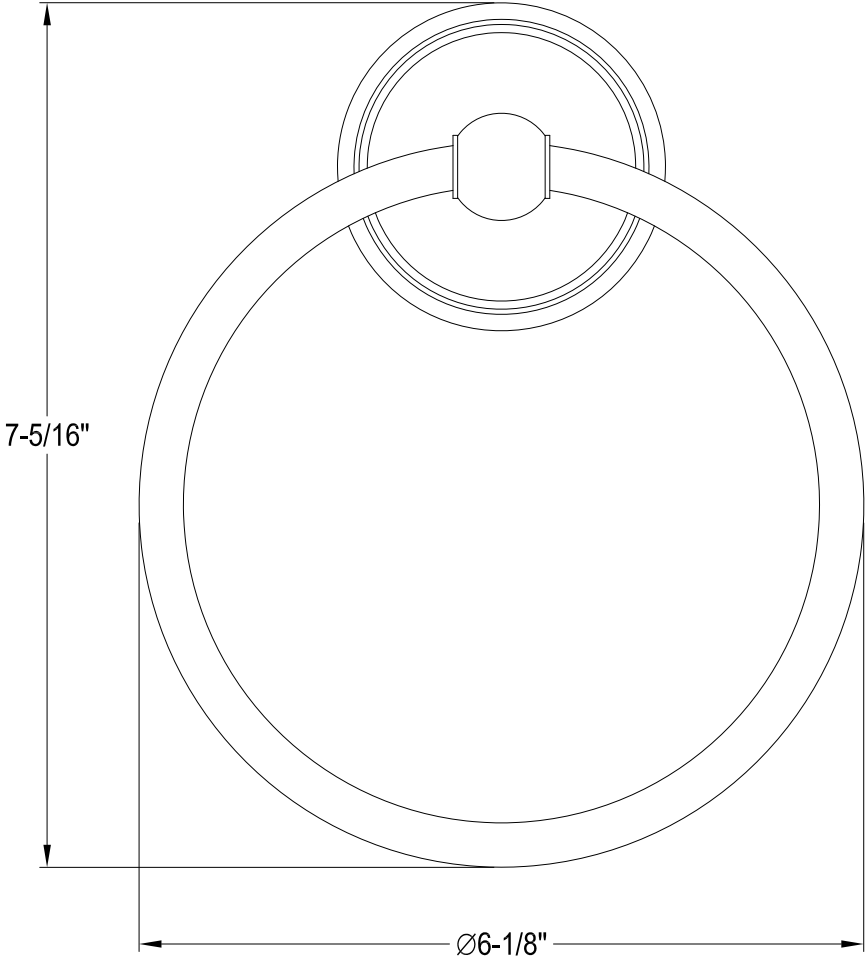

# BA1111MB,C,PB,ORB,SN

24" Towel Bar

# BA1114MB,C,PB,ORB,SN

Towel Ring