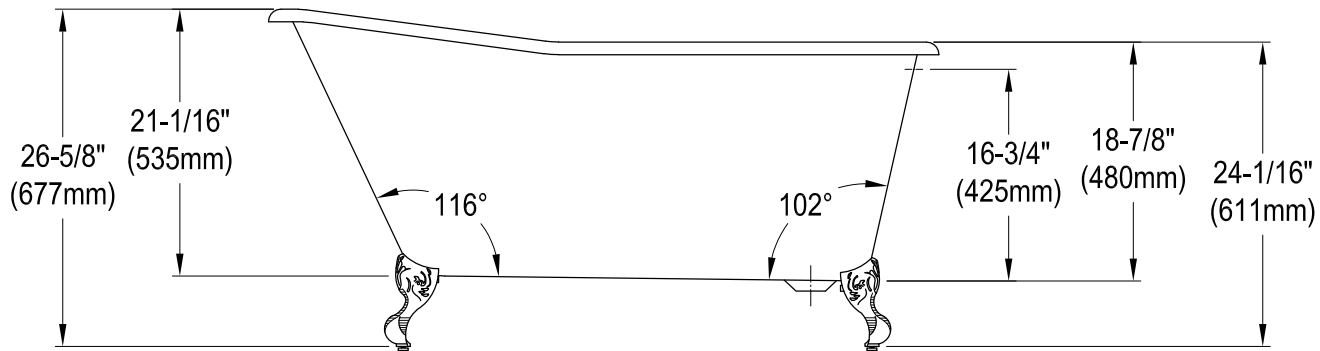

# VCTND5328NT0,1,5,8

53" Cast Iron Clawfoot Tub

**Section A-A**