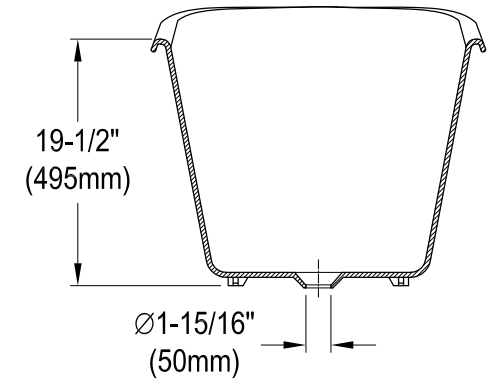

# VCTND5328NT0,1,5,8

53" Cast Iron Clawfoot Tub

**Section A-A**