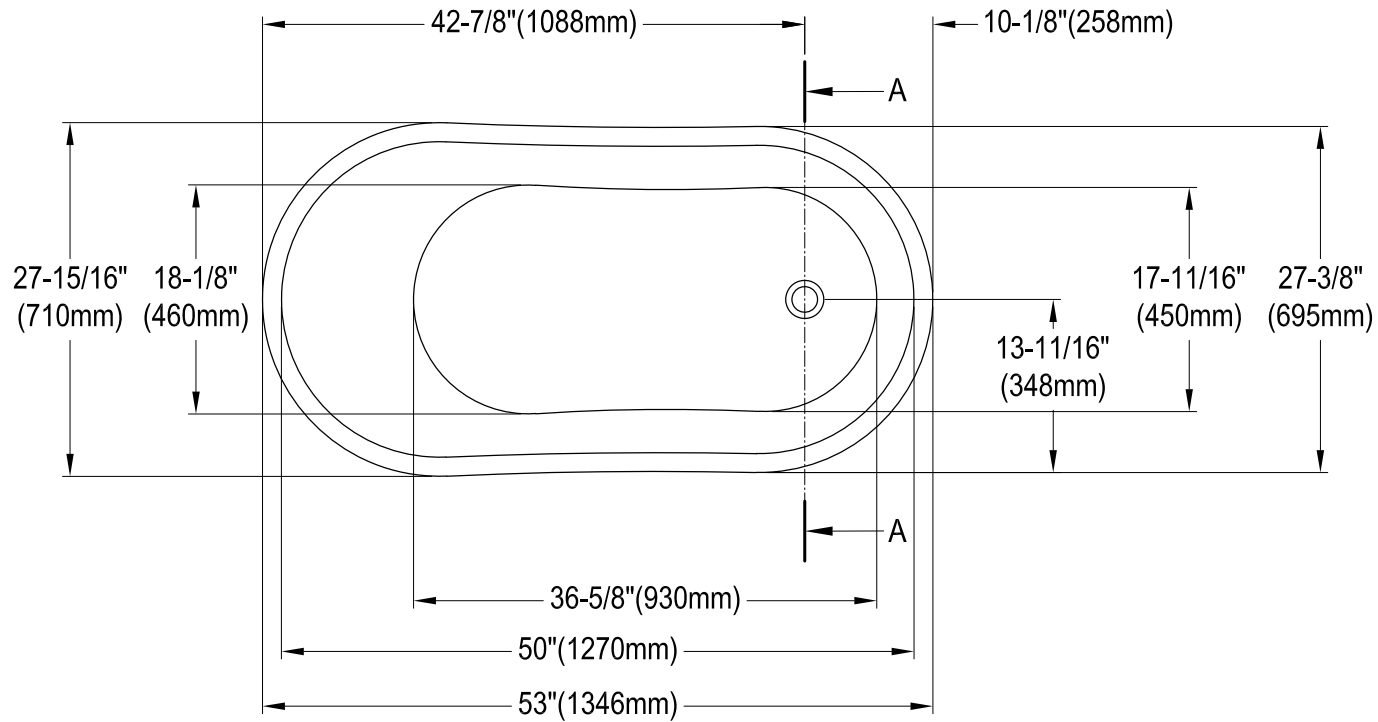

# VCTND5328NT0,1,5,8

53" Cast Iron Clawfoot Tub

**Section A-A**