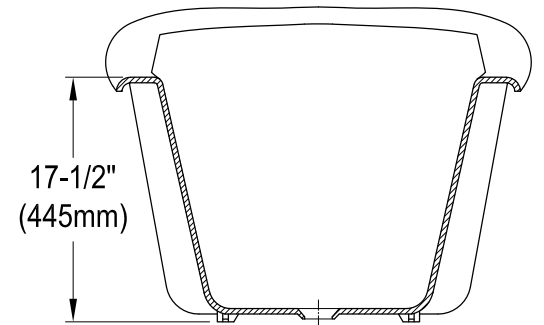

# NHVCTND653129B0,1,2,5,8,W

61.5" Cast Iron Clawfoot Tub

Section A-A