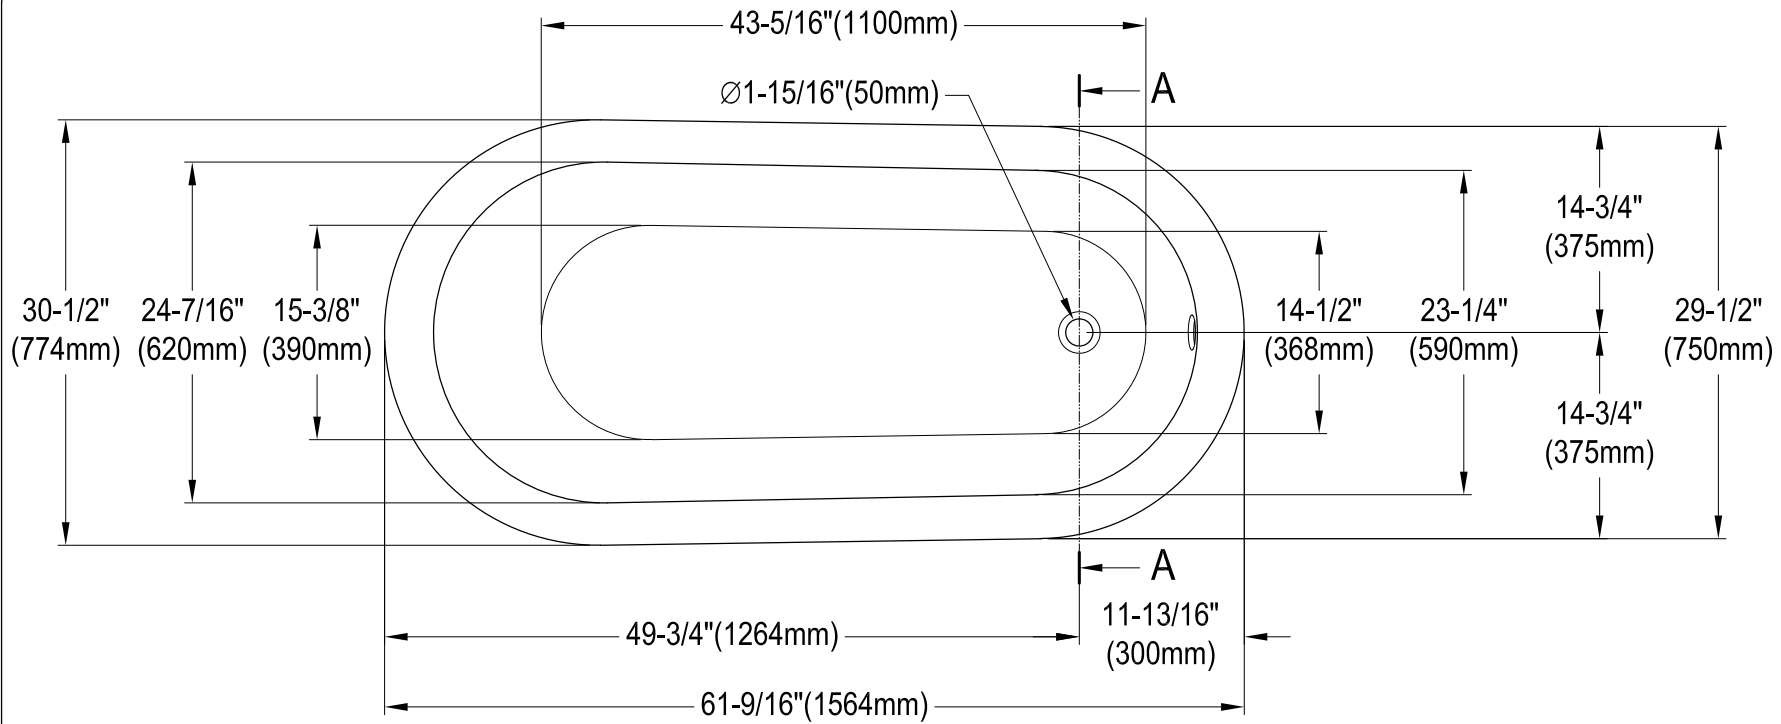

# NHVCTND653129B0,1,2,5,8,W

61.5" Cast Iron Clawfoot Tub

Section A-A