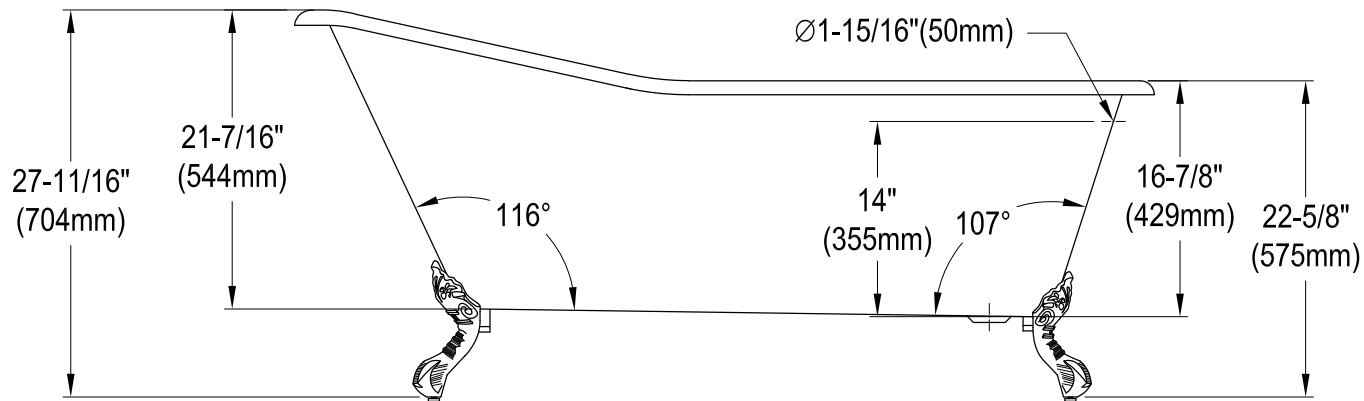

# NHVCTND653129B0,1,2,5,8,W

61.5" Cast Iron Clawfoot Tub

Section A-A