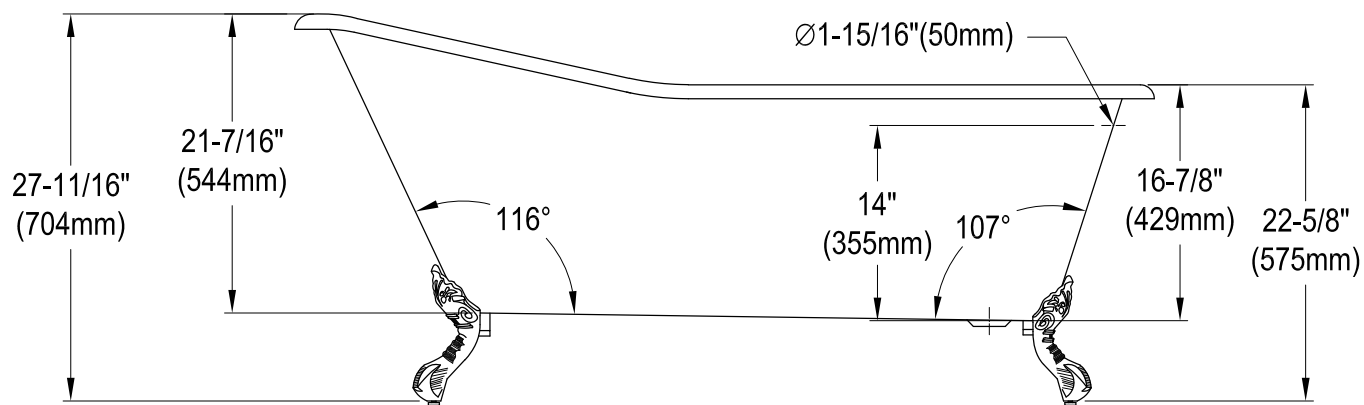

NHVCT7D653129B0,1,2,5,6,8,W

61.5" Cast Iron Clawfoot Tub With 7" Faucet Drillings

Section A-A