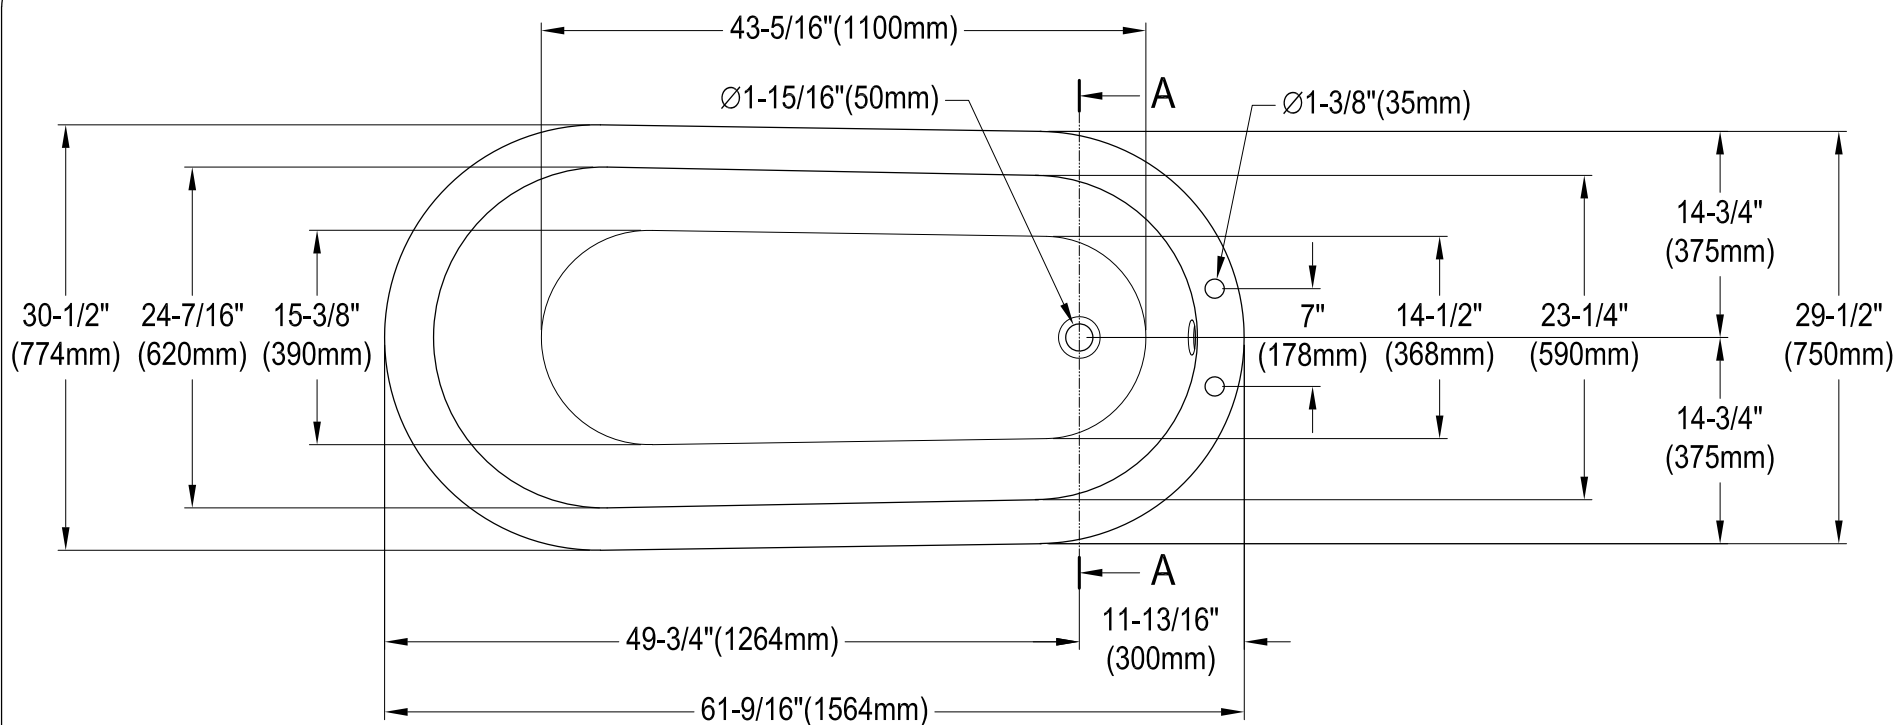

NHVCT7D653129B0,1,2,5,6,8,W

61.5" Cast Iron Clawfoot Tub With 7" Faucet Drillings

Section A-A