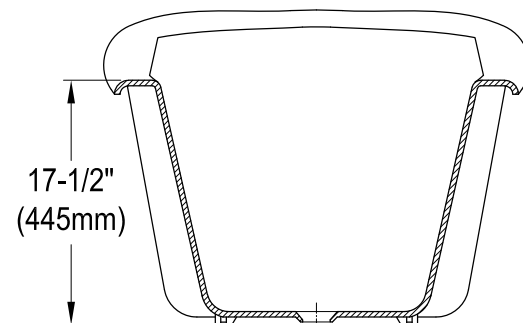

NHVCT7D653129B0,1,2,5,6,8,W

61.5" Cast Iron Clawfoot Tub With 7" Faucet Drillings

Section A-A