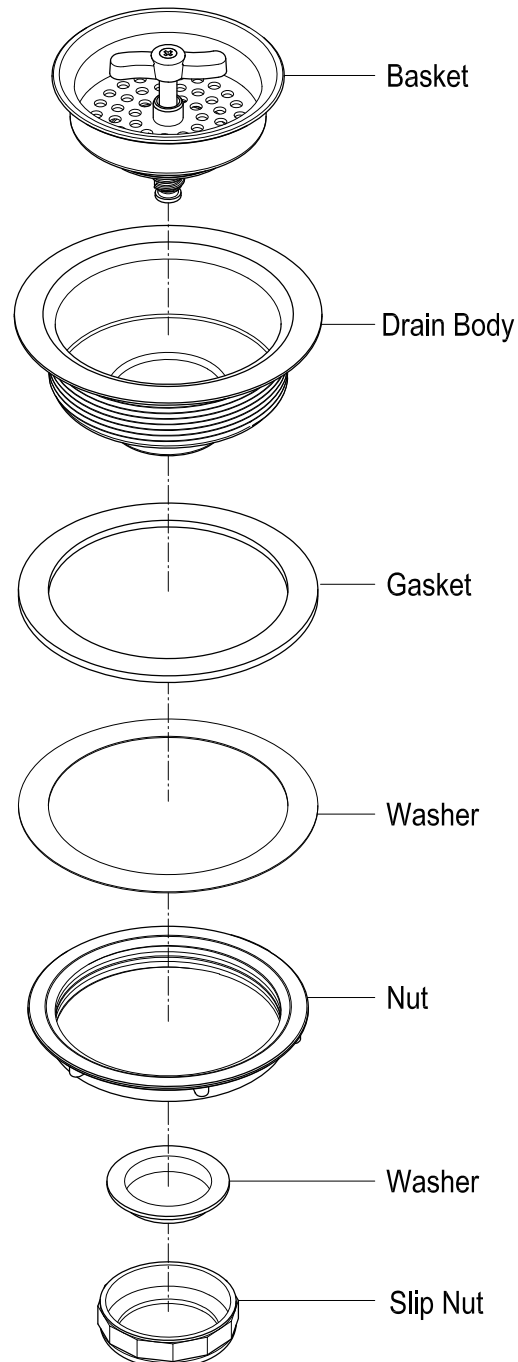

KINGSTON

KITCHEN & BATH

INSTALLATION INSTRUCTIONS

Basket Strainer

NOTE: USE TEFLON TAPE ON ALL THREADED CONNECTIONS

www.kingstonbrass.com

TOLL-FREE CUSTOMER SERVICE: 1-877-2-KBRASS

TECHNICAL SUPPORT E-mail: service@kingstonbrass.com