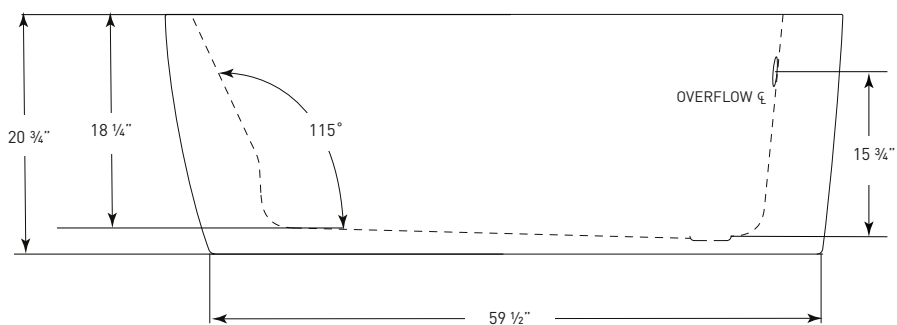

TECHNICAL SPECIFICATIONS

AURORA_{J-73}

65" x 36" x 21" OVAL SOAKER

JETTA

JETTACORP.COM

INSTALLATION: Measure tub before installing.
Dimensional variance on drawings may be +/- 1/2 inch and are subject to change without notice

© 2018 Jetta Corporation. All rights reserved.
Specifications are subject to change without notice.
REV 01/2018