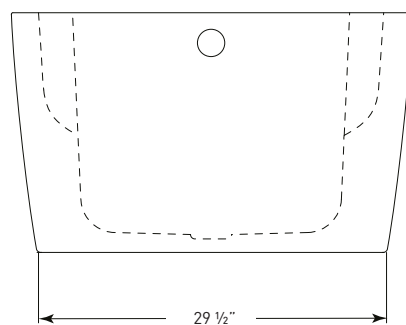

TECHNICAL SPECIFICATIONS

AURORA_{J-73}

65" x 36" x 21" OVAL SOAKER

JETTA

JETTACORP.COM

INSTALLATION: Measure tub before installing.
Dimensional variance on drawings may be +/- 1/2 inch and are subject to change without notice

© 2018 Jetta Corporation. All rights reserved.
Specifications are subject to change without notice.
REV 01/2018