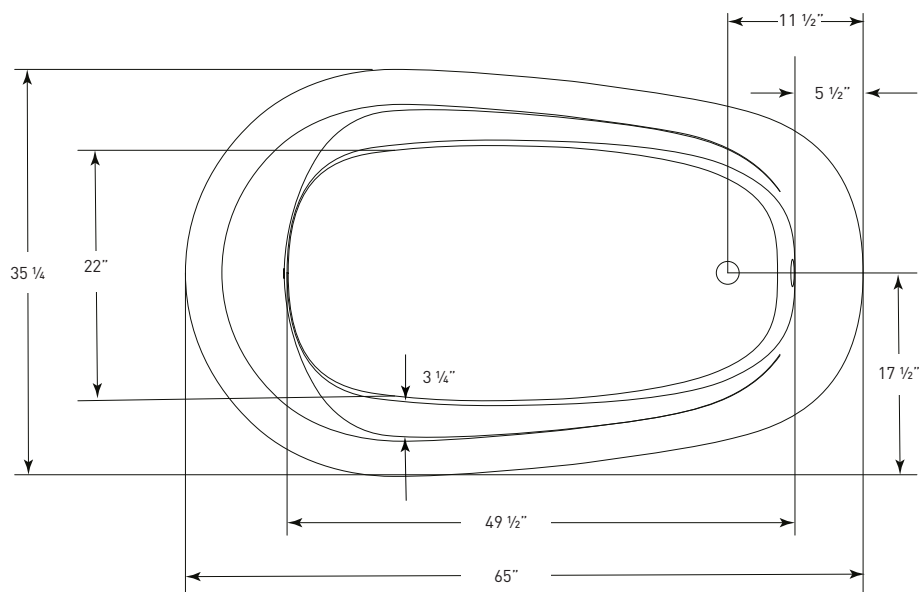

TECHNICAL SPECIFICATIONS

AURORA_{J-73}

65" x 36" x 21" OVAL SOAKER

JETTA

JETTACORP.COM

INSTALLATION: Measure tub before installing.
Dimensional variance on drawings may be +/- 1/2 inch and are subject to change without notice

© 2018 Jetta Corporation. All rights reserved.
Specifications are subject to change without notice.
REV 01/2018