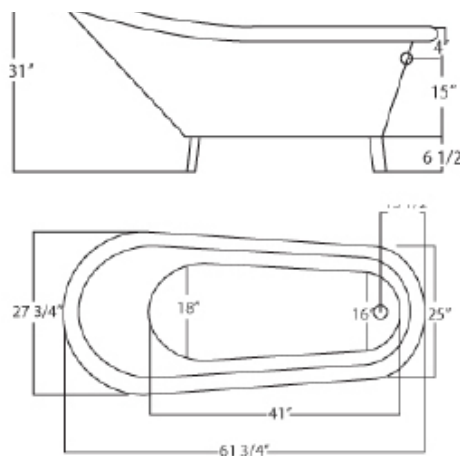

61 3/4" x 27 3/4" x 31"

Decorator

FREESTANDING TUBS

EVELYN

(AST61)

CLASSIC SLIPPER CLAWFOOT TUB

COLORS:

- White

SPECIFICATIONS:

- 61 3/4" L x 27 3/4" W x 31" H
- Capacity - 45 gal.
- Shipping weight - 289 lbs.

HOLE DIMENSIONS:

- Outlet diameter - 2"
- Overflow diameter - 2 1/4"

Tolerances are +/- 1/8"

FEET FINISH OPTIONS:

- Polished Chrome
- Brushed Nickel
- Oil Rubbed Bronze

NOTE: Faucets and Waste/Overflow drains not included.

TO ORDER OR FOR MORE INFORMATION, CALL 1-800-288-7771 FOR THE AUTHORIZED REPRESENTATIVE IN YOUR AREA