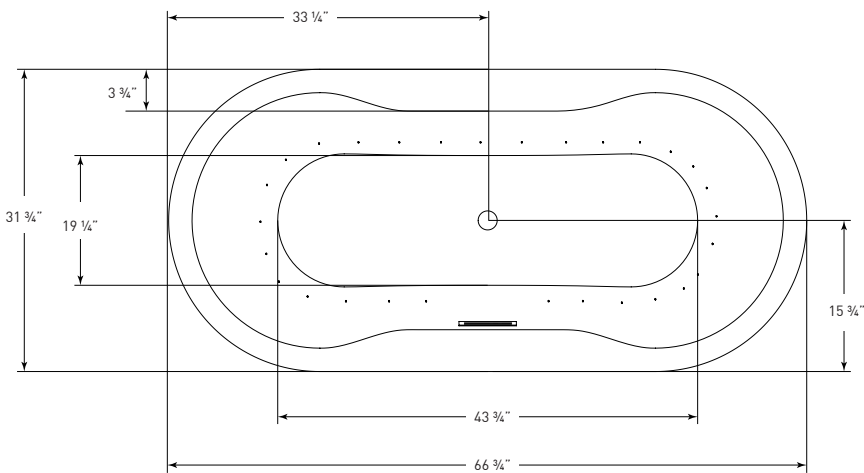

Sold separately.
Not required for tub install

FOR INFORMATION OR
TO PLACE AN ORDER
CALL 1.800.288.7771

JETTACORP.COM

TECHNICAL SPECIFICATIONS

OPHELIA *J850M*
67" x 32" x 23" OVAL AIR

ELECTRICAL SPECIFICATIONS

Specific model meets or exceeds the requirements for the following standards: ANSI, ASME

**BLOWER MUST BE
REMOTE MOUNTED**

JETTA

JETTACORP.COM

INSTALLATION: Measure tub before installing.

Dimensional variance on drawings may be +/- 1/2 inch and are subject to change without notice