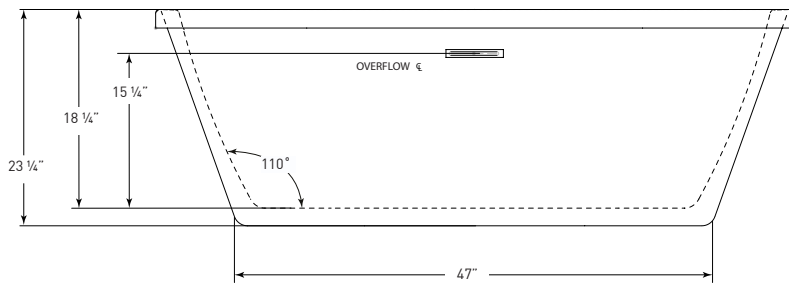

TECHNICAL SPECIFICATIONS

OPHELIA *J850M*
67" x 32" x 23" OVAL AIR

ELECTRICAL SPECIFICATIONS

Required Electrical Service 110/115 Volts
Standard Air 20 amp GFI

Each blower must be protected by a dedicated GFI breaker (refer to local codes).
Cannot be more than 15 ft from the tub.

CODES/STANDARDS APPLICABLE

Specific model meets or exceeds the requirements for the following standards: ANSI, ASME

**BLOWER MUST BE
REMOTE MOUNTED**

JETTA

JETTACORP.COM

INSTALLATION: Measure tub before installing.

Dimensional variance on drawings may be +/- 1/2 inch and are subject to change without notice

© 2019 Jetta Corporation. All rights reserved.
Specifications are subject to change without notice.

REV 04/2021