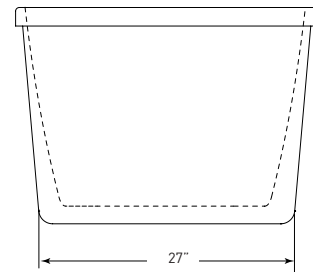

TECHNICAL SPECIFICATIONS

OPHELIA *J850M*
67" x 32" x 23" OVAL AIR

ELECTRICAL SPECIFICATIONS

Required Electrical Service 110/115 Volts
Standard Air 20 amp GFI

Each blower must be protected by a dedicated GFI breaker (refer to local codes).
Cannot be more than 15 ft from the tub.

CODES/STANDARDS APPLICABLE

Specific model meets or exceeds the requirements for the following standards: ANSI, ASME

**BLOWER MUST BE
REMOTE MOUNTED**

JETTA

JETTACORP.COM

INSTALLATION: Measure tub before installing.

Dimensional variance on drawings may be +/- 1/2 inch and are subject to change without notice

© 2019 Jetta Corporation. All rights reserved.
Specifications are subject to change without notice.

REV 04/2021