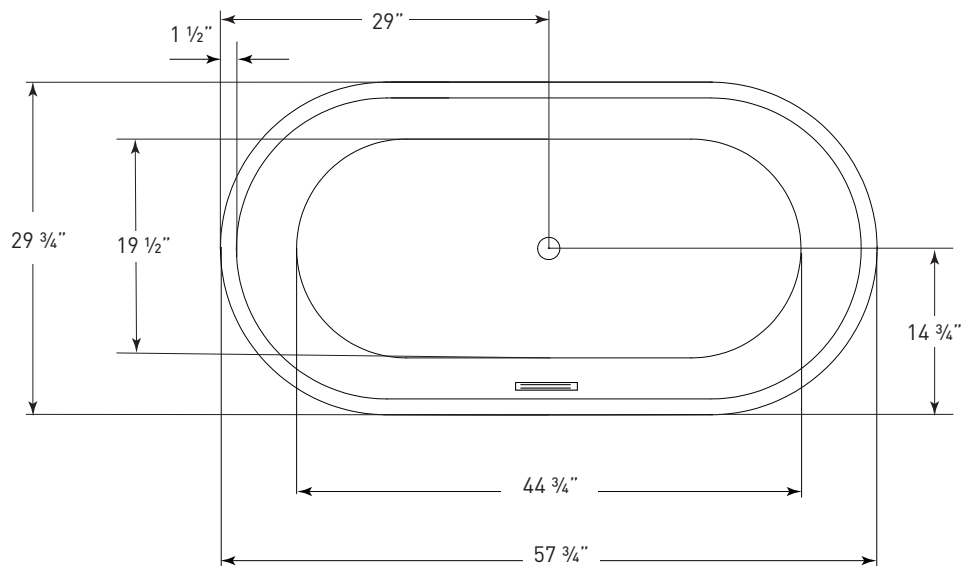

## ALDRIN

**(J-82)** 58" x 30" x 23"  
APPROX. OPERATING GALLONS: 55

- Sleek, contemporary look
- High-gloss / high-impact acrylic
- Leveling feet
- Integrated linear waste & overflow (standard chrome)
  - White available

### COSMO ABOVE FLOOR DRAIN KIT

- Freestanding tub rough-in
- Install before tile
- Designed to be installed in a 8" to 10" joist space
- Can be installed with waterproof membrane

Sold separately.  
Not required for tub install

## ALDRIN *J-82*

58" x 30" x 23" OVAL SOAKER

JETTACORP.COM

**INSTALLATION: Measure tub before installing.**  
Dimensional variance on drawings may be +/- 1/2 inch and are subject to change without notice