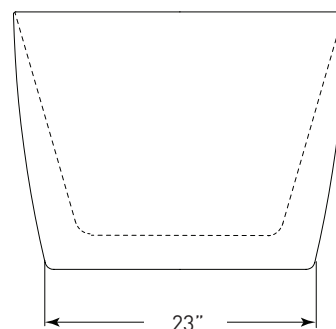

TECHNICAL SPECIFICATIONS

ALDRIN *J-82*

58" x 30" x 23" OVAL SOAKER

JETTACORP.COM

INSTALLATION: Measure tub before installing.
Dimensional variance on drawings may be +/- 1/2 inch and are subject to change without notice

© 2018 Jetta Corporation. All rights reserved.
Specifications are subject to change without notice.
REV 01/2018