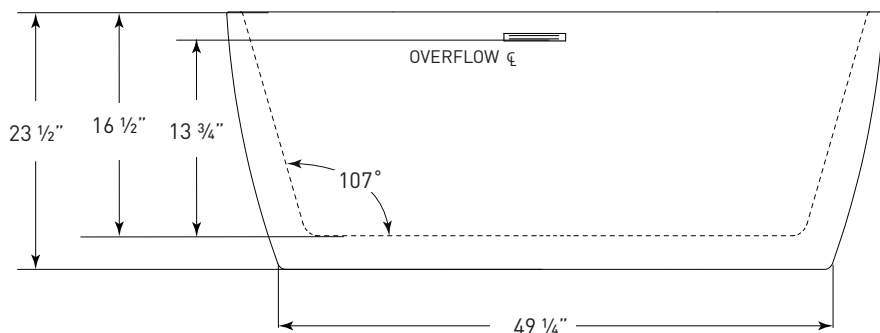

TECHNICAL SPECIFICATIONS

ALDRIN *J-82*

58" x 30" x 23" OVAL SOAKER

JETTACORP.COM

INSTALLATION: Measure tub before installing.
Dimensional variance on drawings may be +/- 1/2 inch and are subject to change without notice

© 2018 Jetta Corporation. All rights reserved.
Specifications are subject to change without notice.
REV 01/2018