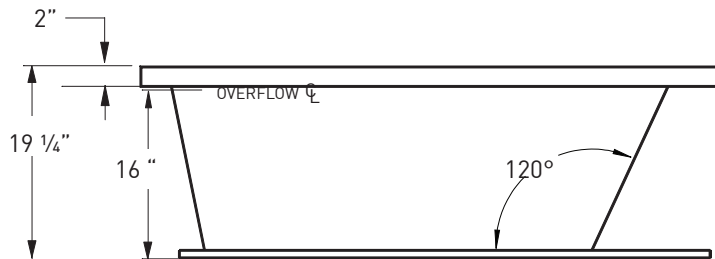

J-31

Classic Collection VERACRUZ

JETTA SOAK HYDROTHERAPY | 60" X 36" X 20" | END DRAIN

ELECTRICAL SPECIFICATIONS*

Required Electrical Service
110/115 Volts | 15 amp GFI

CODES/STANDARDS APPLICABLE

Specific model meets or exceeds the requirements for the following standards: ANSI, ASME

DROP-IN CUT OUT DIMENSIONS

Subtract 1" from length and width dimensions
Actual cut out dimension 59" x 35"

SHIPPING WEIGHT 166 lbs

*Required only if optional mood or LED light is specified

INSTALLATION: MEASURE TUB BEFORE BUILDING TUB DECK.

For best results, Jetta Corporation recommends 1"-3" of mortar bedding under the tub base for maximum support. Contact Jetta for details. Dimensional variance on drawings may be +/- 1/2 inch and are subject to change without notice.

JETTACORP.COM