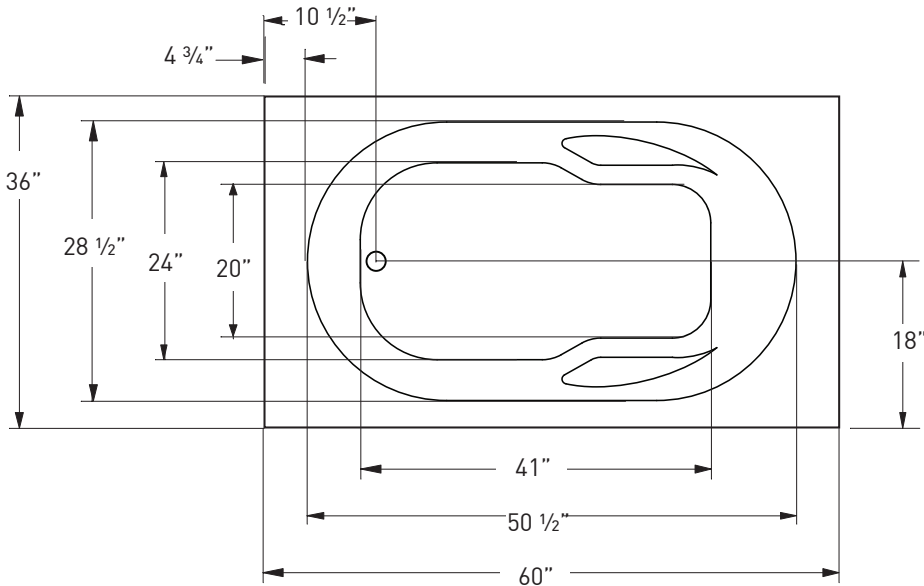

J-31

Classic Collection VERACRUZ

JETTA SOAK HYDROTHERAPY | 60" X 36" X 20" | END DRAIN

ELECTRICAL SPECIFICATIONS*

Required Electrical Service
110/115 Volts | 15 amp GFI

CODES/STANDARDS APPLICABLE

Specific model meets or exceeds the requirements for the following standards: ANSI, ASME

DROP-IN CUT OUT DIMENSIONS

Subtract 1" from length and width dimensions
Actual cut out dimension 59" x 35"

SHIPPING WEIGHT 166 lbs

*Required only if optional mood or LED light is specified

INSTALLATION: MEASURE TUB BEFORE BUILDING TUB DECK.

For best results, Jetta Corporation recommends 1"-3" of mortar bedding under the tub base for maximum support. Contact Jetta for details. Dimensional variance on drawings may be +/- 1/2 inch and are subject to change without notice.

JETTACORP.COM