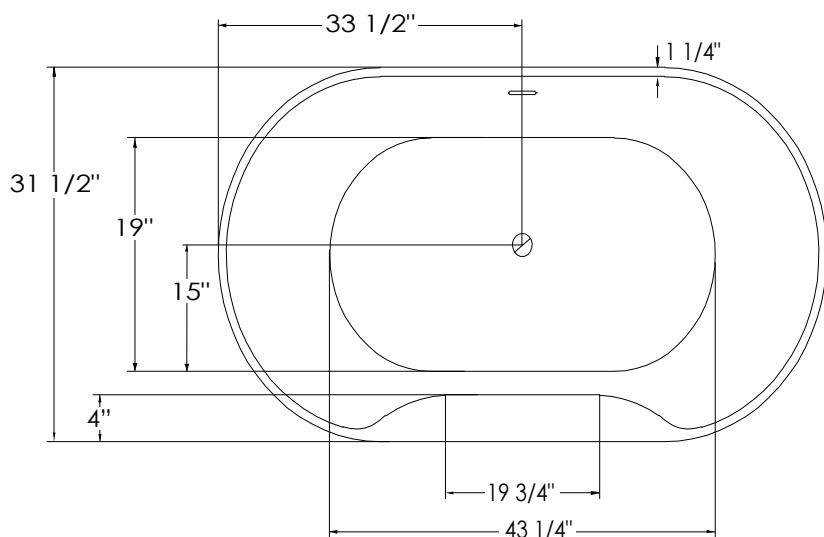

JETTA
SOAK HYDROTHERAPY

JETTASOAK

Cosmo Collection

KERI

(J854) 67" x 32" x 23"

APPROX. OPERATING GALLONS: 73

GENERAL

- High-gloss, High-impact, UV-resistant acrylic
- Suitable for deck-mounted faucets
- Adjustable leveling feet
- Contemporary Style
- Integrated linear waste & overflow
 - Polished Chrome (standard)
 - Polished White

FOR INFORMATION OR
TO PLACE AN ORDER
CALL 1.800.288.7771

JETTACORP.COM

TECHNICAL SPECIFICATIONS

KERI

J854

67" x 32" x 23" OVAL SOAK

Ajustable feet
Above-the-floor rough (AFR)

All dimensions are approximate and subject to change without notice.
Please refer to the installation guide before beginning the installation.

JETTACORP.COM

INSTALLATION: Measure tub before installing.
Dimensional variance on drawings may be +/- 1/2 inch and are subject to change without notice

© 2020 Jetta Corporation. All rights reserved.
Specifications are subject to change without notice.
REV 07/2020