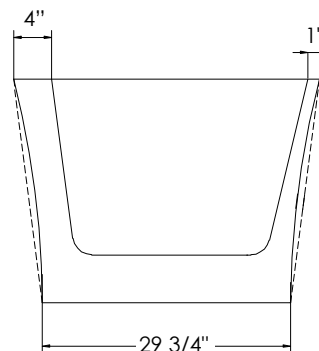

FOR INFORMATION OR
TO PLACE AN ORDER
CALL 1.800.288.7771

JETTACORP.COM

TECHNICAL SPECIFICATIONS

KERI

J854

67" x 32" x 23" OVAL SOAK

Ajustable feet
Above-the-floor rough (AFR)

All dimensions are approximate and subject to change without notice.
Please refer to the installation guide before beginning the installation.

JETTACORP.COM

INSTALLATION: Measure tub before installing.
Dimensional variance on drawings may be +/- 1/2 inch and are subject to change without notice

© 2020 Jetta Corporation. All rights reserved.
Specifications are subject to change without notice.
REV 07/2020