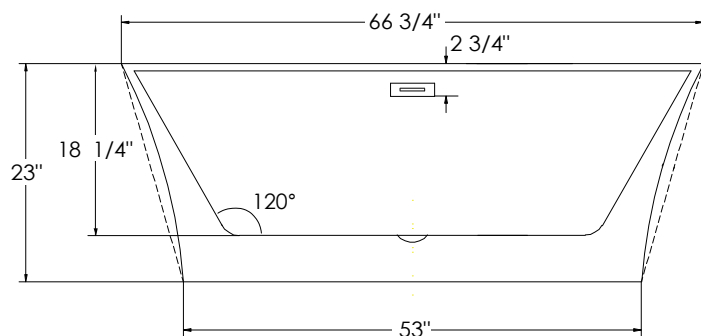

FOR INFORMATION OR
TO PLACE AN ORDER
CALL 1.800.288.7771

JETTACORP.COM

TECHNICAL SPECIFICATIONS

KERI

J854

67" x 32" x 23" OVAL SOAK

Ajustable feet
Above-the-floor rough (AFR)

All dimensions are approximate and subject to change without notice.
Please refer to the installation guide before beginning the installation.

JETTACORP.COM

INSTALLATION: Measure tub before installing.
Dimensional variance on drawings may be +/- 1/2 inch and are subject to change without notice

© 2020 Jetta Corporation. All rights reserved.
Specifications are subject to change without notice.
REV 07/2020