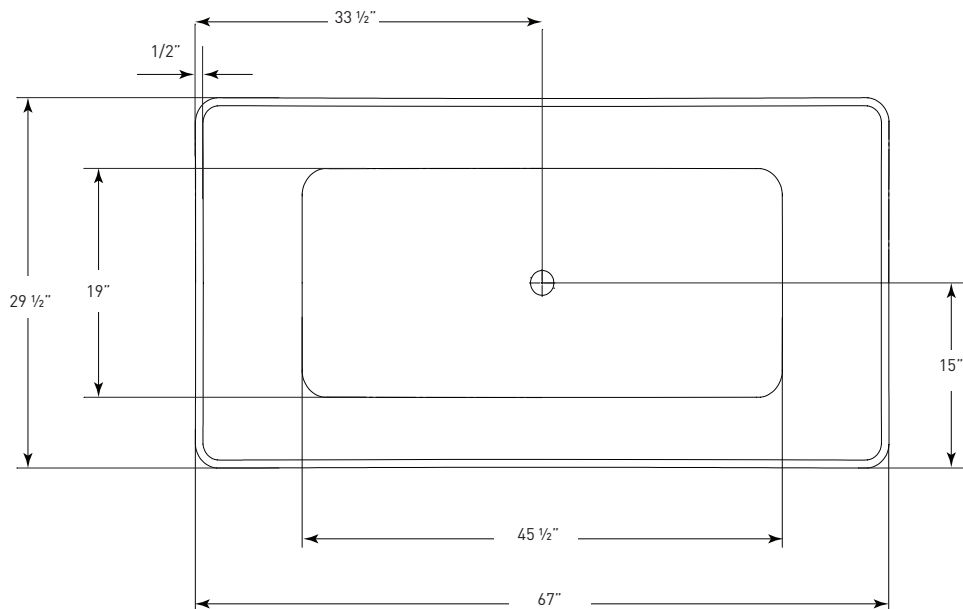

FOR INFORMATION OR
TO PLACE AN ORDER
CALL 1.800.288.7771

JETTACORP.COM

TECHNICAL SPECIFICATIONS

FLARE *J-84*

67" x 30" x 23" RECTANGLE SOAKER

JETTACORP.COM

INSTALLATION: Measure tub before installing.
Dimensional variance on drawings may be +/- 1/2 inch and are subject to change without notice