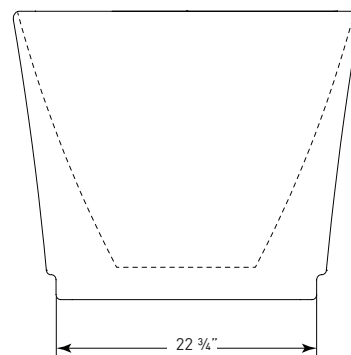

FOR INFORMATION OR
TO PLACE AN ORDER
CALL 1.800.288.7771

JETTACORP.COM

TECHNICAL SPECIFICATIONS

FLARE *J-84*

67" x 30" x 23" RECTANGLE SOAKER

JETTACORP.COM

INSTALLATION: Measure tub before installing.
Dimensional variance on drawings may be +/- 1/2 inch and are subject to change without notice