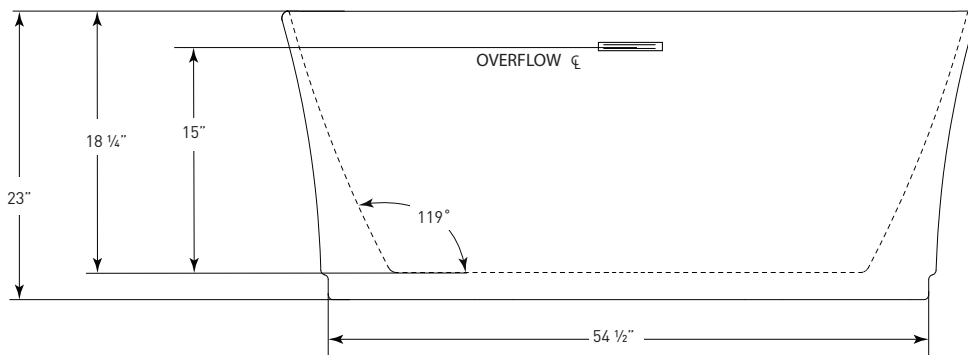

FOR INFORMATION OR
TO PLACE AN ORDER
CALL 1.800.288.7771

JETTACORP.COM

TECHNICAL SPECIFICATIONS

FLARE *J-84*

67" x 30" x 23" RECTANGLE SOAKER

JETTACORP.COM

INSTALLATION: Measure tub before installing.
Dimensional variance on drawings may be +/- 1/2 inch and are subject to change without notice