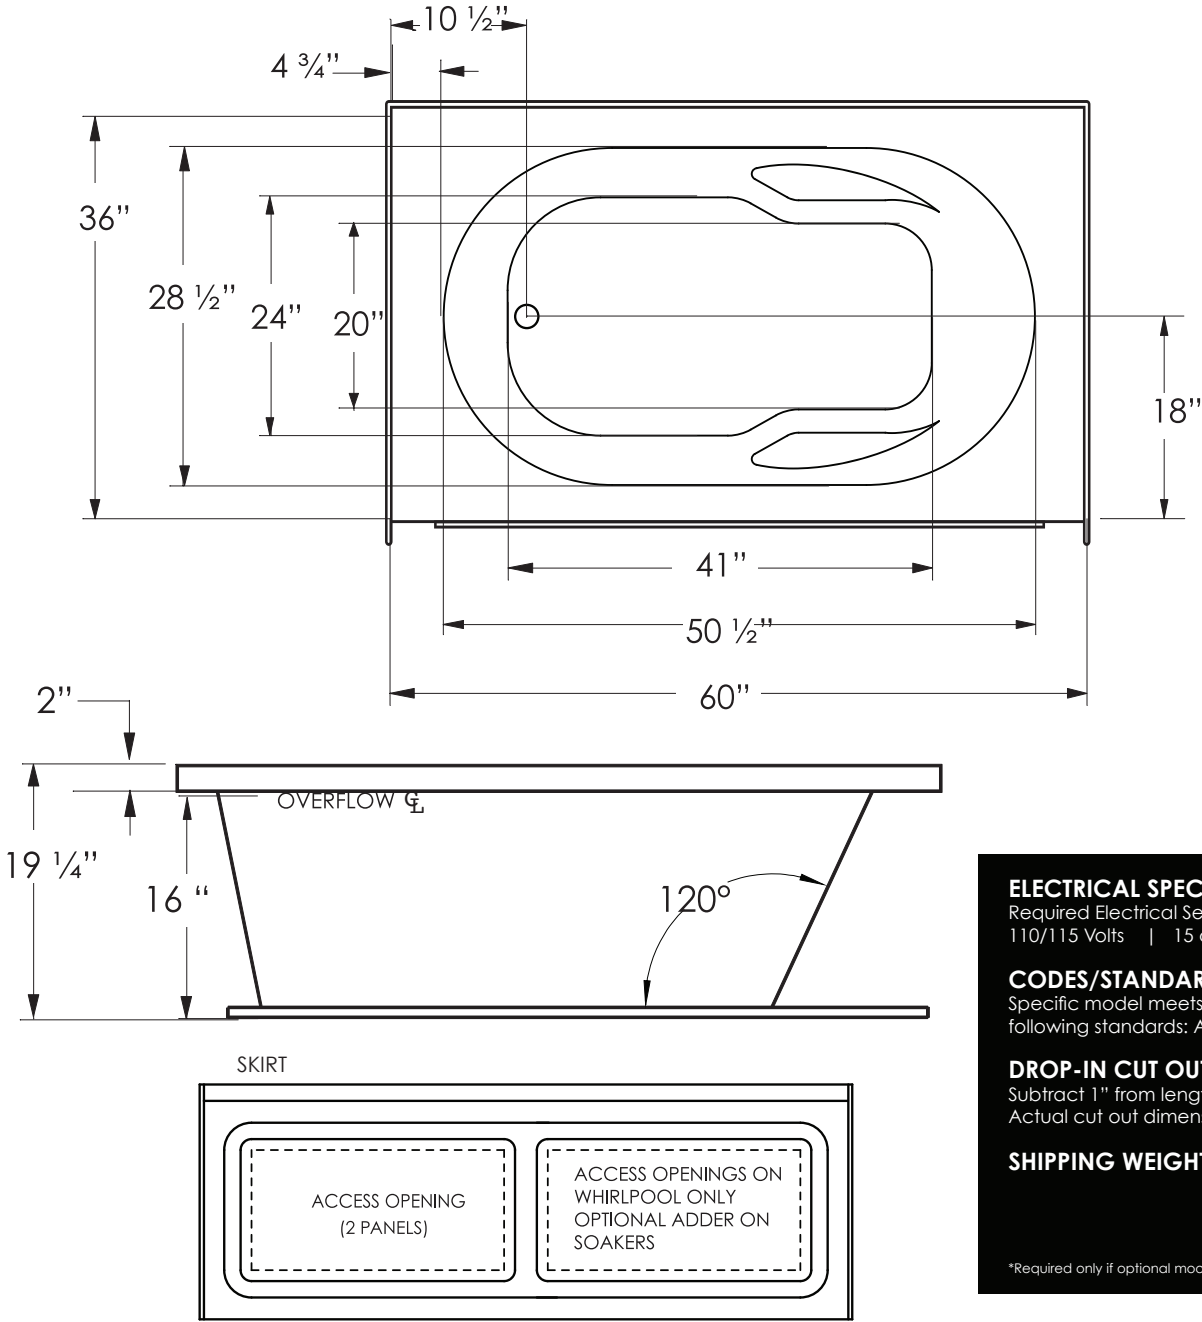

TUDOR (E31S)

60" x 36" x 20" END DRAIN

A wider bathing well and molded arm rests allow for maximum, whirlpool comfort & relaxation.

FEATURES

- High-gloss/high-impact, UV-resistant acrylic will not dull or fade
- Installation: Drop-in
- Minimalist tub profile with a self leveling rim
- 1 person bathing well
- Lumbar support and sculpted armrests

SKIRT

FOR INFORMATION
OR TO PLACE AN ORDER
CALL 1.800.288.7771

JETTACORP.COM

JETTASOAK

JETTA SOAK HYDROTHERAPY | 60" x 36" x 20" | END DRAIN

ELECTRICAL SPECIFICATIONS

Required Electrical Service
110/115 Volts | 15 amp GFI

CODES/STANDARDS APPLICABLE

Specific model meets or exceeds the requirements for the following standards: ANSI, ASME

DROP-IN CUT OUT DIMENSIONS

Subtract 1" from length and width dimensions
Actual cut out dimension 59" x 35"