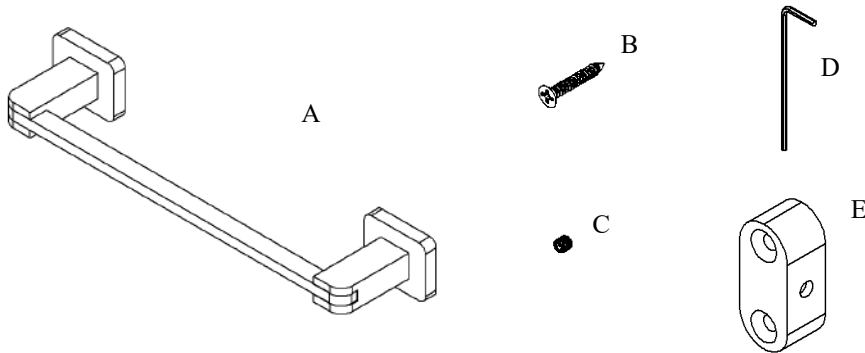

# Volkano Spark 12" Towel Bar Installation Guide

Code: V64133, V64135

| Parts Included | QTY |
|----------------|-----|
| A - Towel Bar  | 1   |
| B - Screw      | 4   |
| C - Set Screw  | 2   |
| D - Allen Key  | 1   |
| E - Bracket    | 2   |

| Model # | Description         | Finish      | Weight (lb) | WxHxD (mm)    | WxHxD (Inches)      | Metal Type |
|---------|---------------------|-------------|-------------|---------------|---------------------|------------|
| V64133  | Spark 12" Towel Bar | Chrome      | 1.276       | 336 x 45 x 71 | 13.25 x 1.75 x 2.75 | Brass      |
| V64135  | Spark 12" Towel Bar | Matte Black | 1.276       | 336 x 45 x 71 | 13.25 x 1.75 x 2.75 | Brass      |