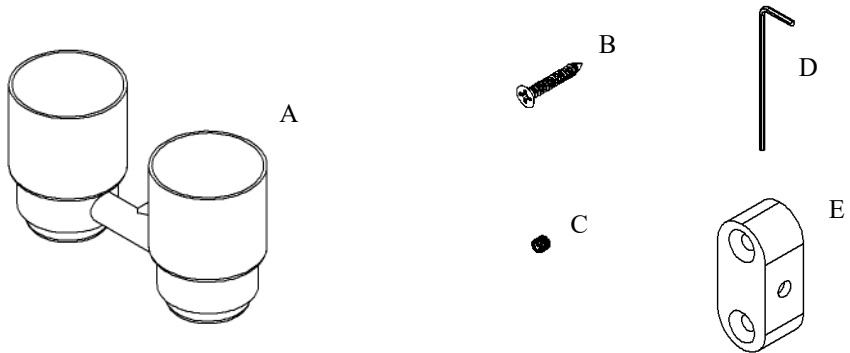

Exhilarating by Design

Volkano Summit Double Glass Tumbler Installation Guide

Code: V63563, V63564, V63565

Parts Included	QTY
A - Double Tumbler	1
B - Screw	2
C - Set Screw	1
D - Allen Key	1
E - Bracket	1

Model #	Description	Finish	Weight (lb)	WxHxD (mm)	WxHxD (Inches)	Metal Type
V63563	Summit Double Glass Tumbler	Chrome	1.408	187 x 98 x 91	7.3 x 3.8 x 3.5	Brass
V63564	Summit Double Glass Tumbler	Brushed Nickel	1.408	187 x 98 x 91	7.3 x 3.8 x 3.5	Brass
V63565	Summit Double Glass Tumbler	Matte Black	1.408	187 x 98 x 91	7.3 x 3.8 x 3.5	Brass