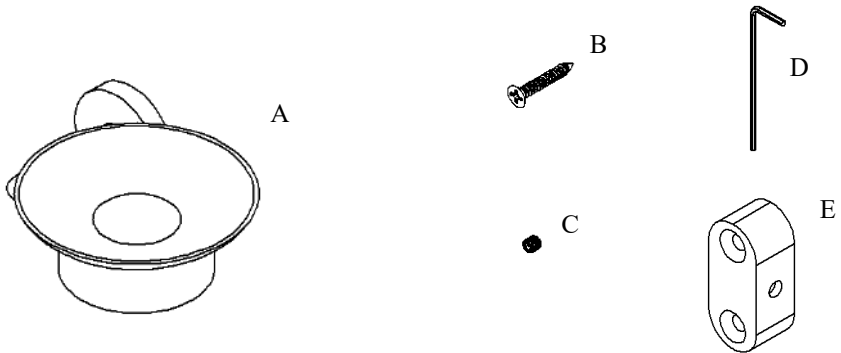

Exhilarating by Design

Volkano Summit Glass Soap Dish Installation Guide

Code: V63513, V63514, V63515

Parts Included	QTY
A - Soap Dish	1
B - Screw	2
C - Set Screw	1
D - Allen Key	1
E - Bracket	1

Model #	Description	Finish	Weight (lb)	WxHxD (mm)	WxHxD (Inches)	Metal Type
V63513	Summit Glass Soap Dish	Chrome	1.012	144 x 55 x 115	5.6 x 2.2 x 4.5	Brass
V63514	Summit Glass Soap Dish	Brushed Nickel	1.012	144 x 55 x 115	5.6 x 2.2 x 4.5	Brass
V63515	Summit Glass Soap Dish	Matte Black	1.012	144 x 55 x 115	5.6 x 2.2 x 4.5	Brass