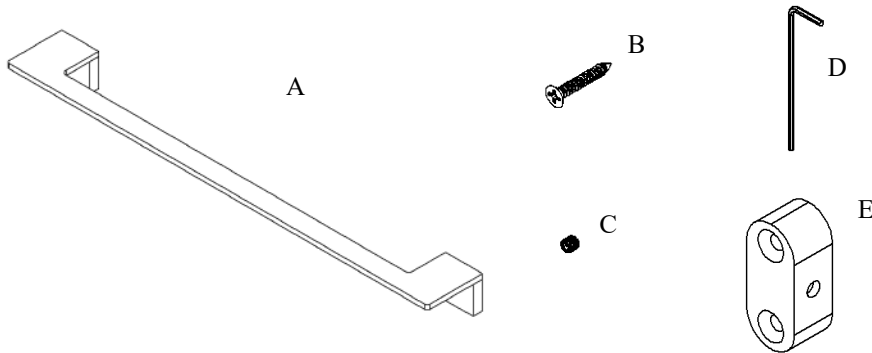

Exhilarating by Design

Volkano Ash 18" Towel Bar Installation Guide

Code: V61133, V61134, V61135

Parts Included	QTY
A - Towel Bar	1
B - Screw	4
C - Set Screw	2
D - Allen Key	1
E - Bracket	2

Model #	Description	Finish	Weight (lb)	WxHxD (mm)	WxHxD (Inches)	Metal Type
V61133	Ash 18" Towel Bar	Chrome	1.35	457 x 35 x 60	18 x 1 x 2	Brass
V61134	Ash 18" Towel Bar	Brushed Nickel	1.35	457 x 35 x 60	18 x 1 x 2	Brass
V61135	Ash 18" Towel Bar	Matte Black	1.35	457 x 35 x 60	18 x 1 x 2	Brass