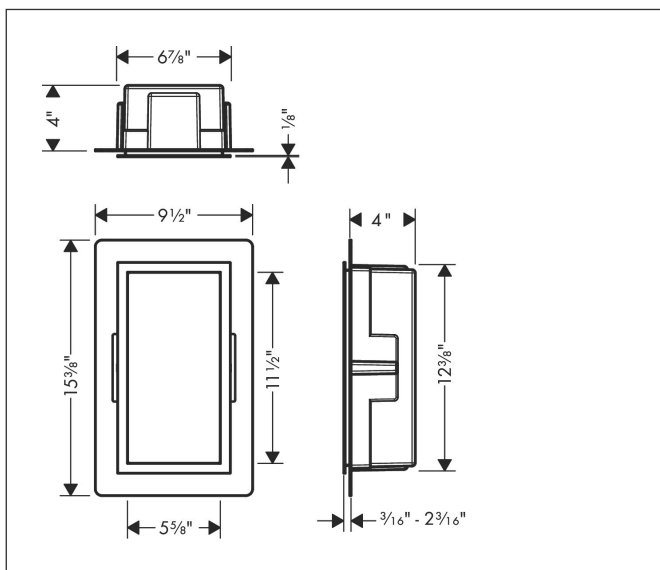

Brand hangrohe
 Art. Name **XtraStoris Individual** Wall niche Matt White with design frame 12"x 6"x 4"
 Art. Nr. 56096990
 Surface polished gold optic
 Pos. 1

Product Picture

Features

- Consists of: wall niche with design frame, sealing set
- Body colour: Matt White
- Installation depth: 100 mm
- Where to use: new construction, renovation
- Easy to clean surface
- Suitable for use in wet areas
- Wall type: solid wall construction, drywall construction
- Material sealing set: Polystyrene (PS)
- Material wall niche: Stainless Steel 304 (1.4301)
- With 2 mm thick design frame
- Dimensions wall niche: 300 x 150 x 100 mm (HxWxD)
- Required dimensions for sealing set: 313 x 175 x 100 mm (HxWxD)

Drawing

Technology